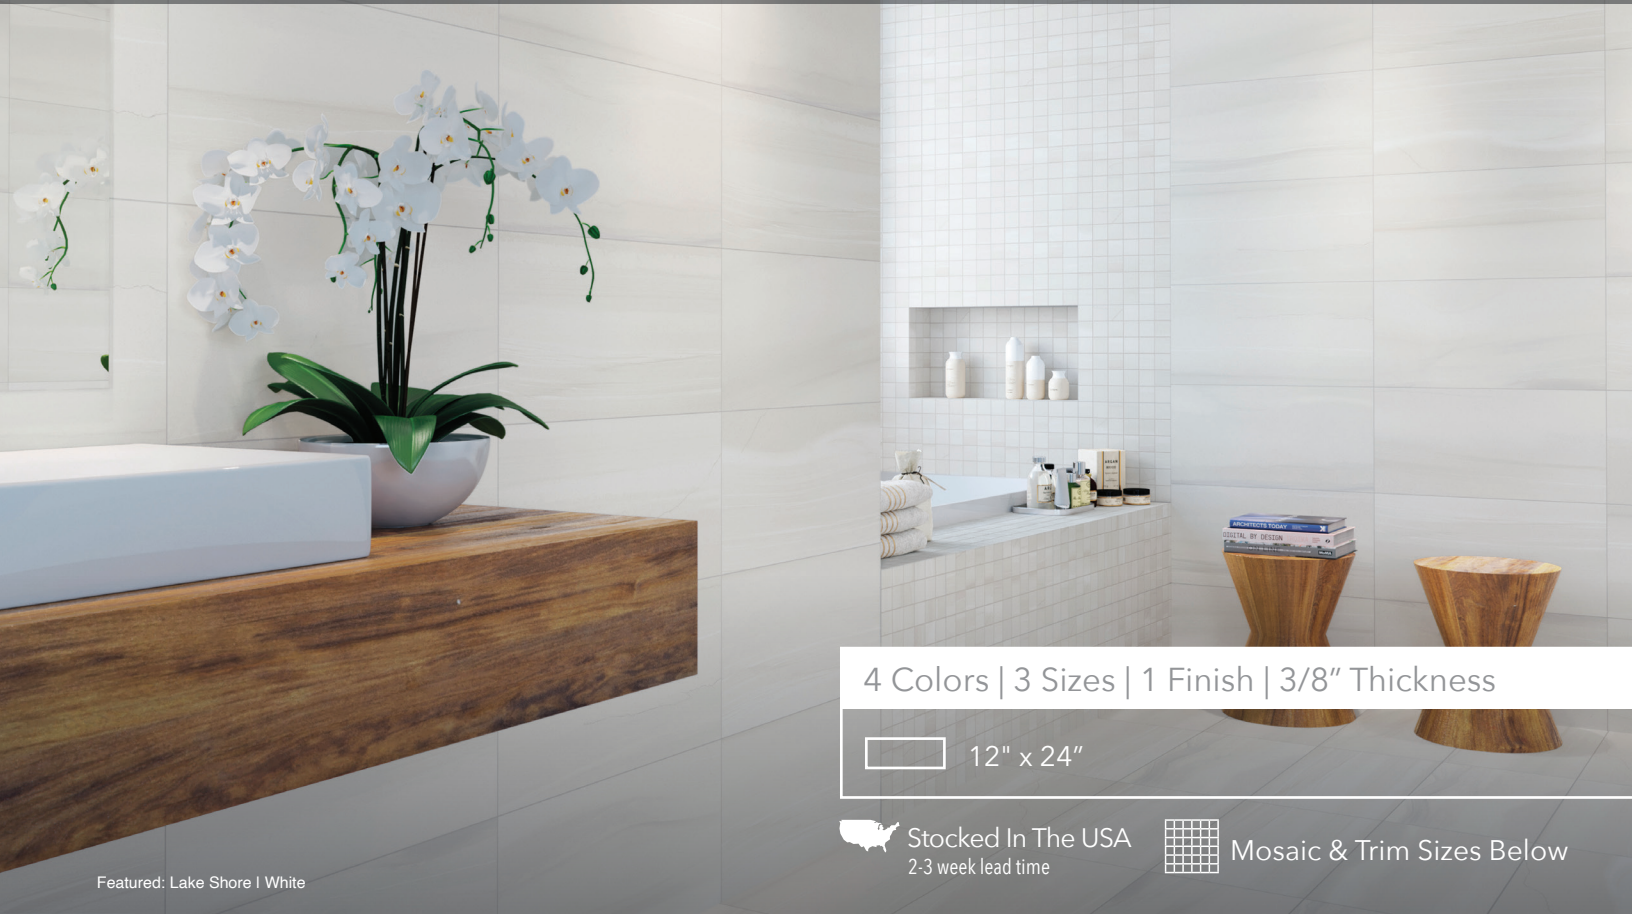

Lake Shore

Porcelain Tile

4 Colors | 3 Sizes | 1 Finish | 3/8" Thickness

 12" x 24"

 Stocked In The USA
2-3 week lead time

Mosaic & Trim Sizes Below

Featured: Lake Shore | White

Details	Test	Method	Results	Packing	Pcs/Box	SF/Box	Lbs/Box
Size: 12" x 24"	Breaking Strength	10545-4	≥ 1500 N	12" x 24"	8pcs	15.07 SF	59.12 Lbs
Additional Sizes: (2" x 2") 12" x 12" Mosaic Sheet 3" x 12" Skirting	Water Absorption	10545-3	≤ 0.5%				
3/8" Thickness Finish: Matte	DCOF	NBR13818	> 0.42				
	Frost Resistance	-	Resistant				

Stocked Colors 12" x 24"

Additional Color

Symbols

White

Grey

Beige

Black