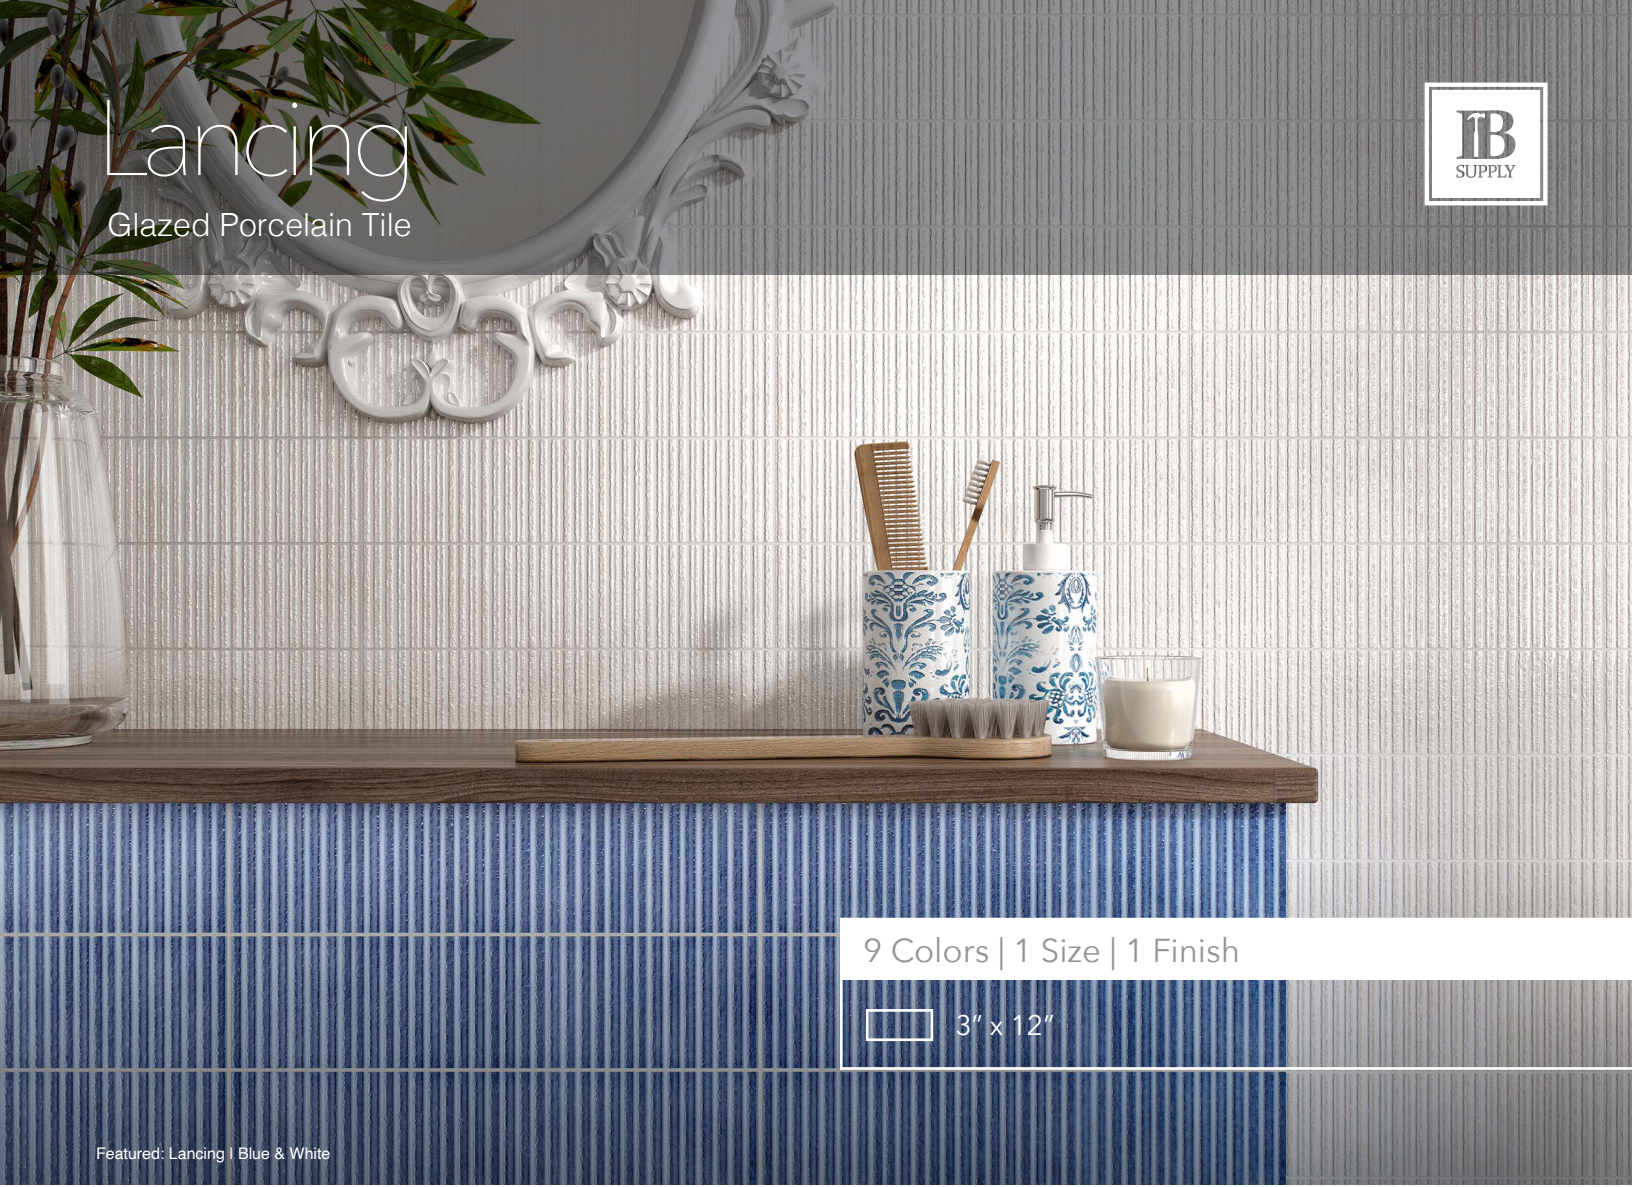

# Lancing

Glazed Porcelain Tile

9 Colors | 1 Size | 1 Finish

 3" x 12"

Featured: Lancing I Blue & White

Details	Test	ISO	Results	Packing	Pcs/Box	SF/Box	Lbs/Box
Size: 3" x 12"	Breaking Strength	10545-4	> 1105 N	3" x 12"	25pcs	6.03 SF	17.85 Lbs
Finish: Gloss	Water Absorption	10545-3	16%				
MOQ: 5,000 square feet	DCOF	-	-				
	Frost Resistance	-	-				

## Colors

White

Beige White

Vanilla

Pink

Aqua

Green

Garnet

## Symbols

Wall Tile

Gloss

Residential

White Body

Commercial

Multi-Family