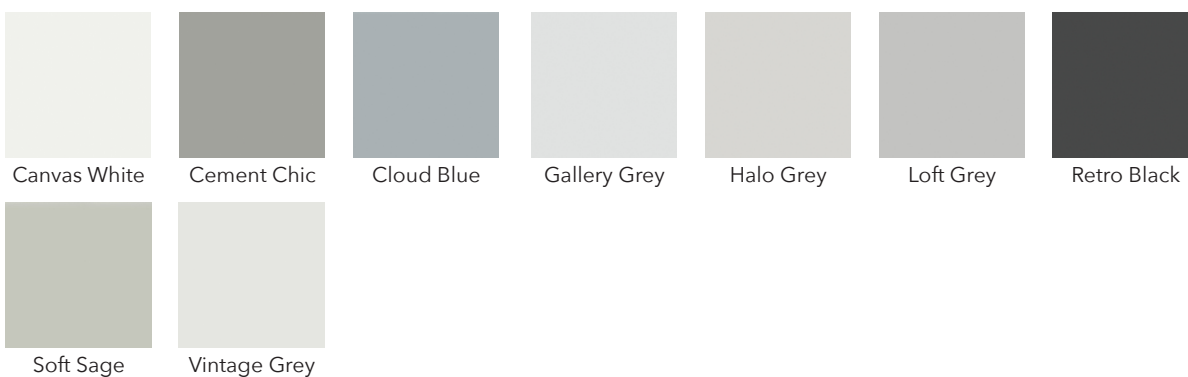

Color Options

Symbols

Carnegie Mosaics (continued)

Mosaic Options

Herringbone
2 x 6

Glossy / Matte

Colors: 1,2,3,4,5,6,7,8,9

Brick
2 x 6

Colors: 1,2,3,4,5,6,7,8,9

Standard Mosaic
2 x 2

Matte

Colors: 1,2,5,6,7,8,9

Color Options

Retro Black

Halo Grey

Cement Chic

Gallery Grey

Cloud Blue

Vintage Grey

Soft Sage

Canvas White

Loft Grey

Color Numbers represent available colors in product options.

Pattern Options

Midnight Blend

(Canvas White, Loft Grey, Retro Black)

Dawn Blend

(Canvas White, Cloud Blue, Retro Black)