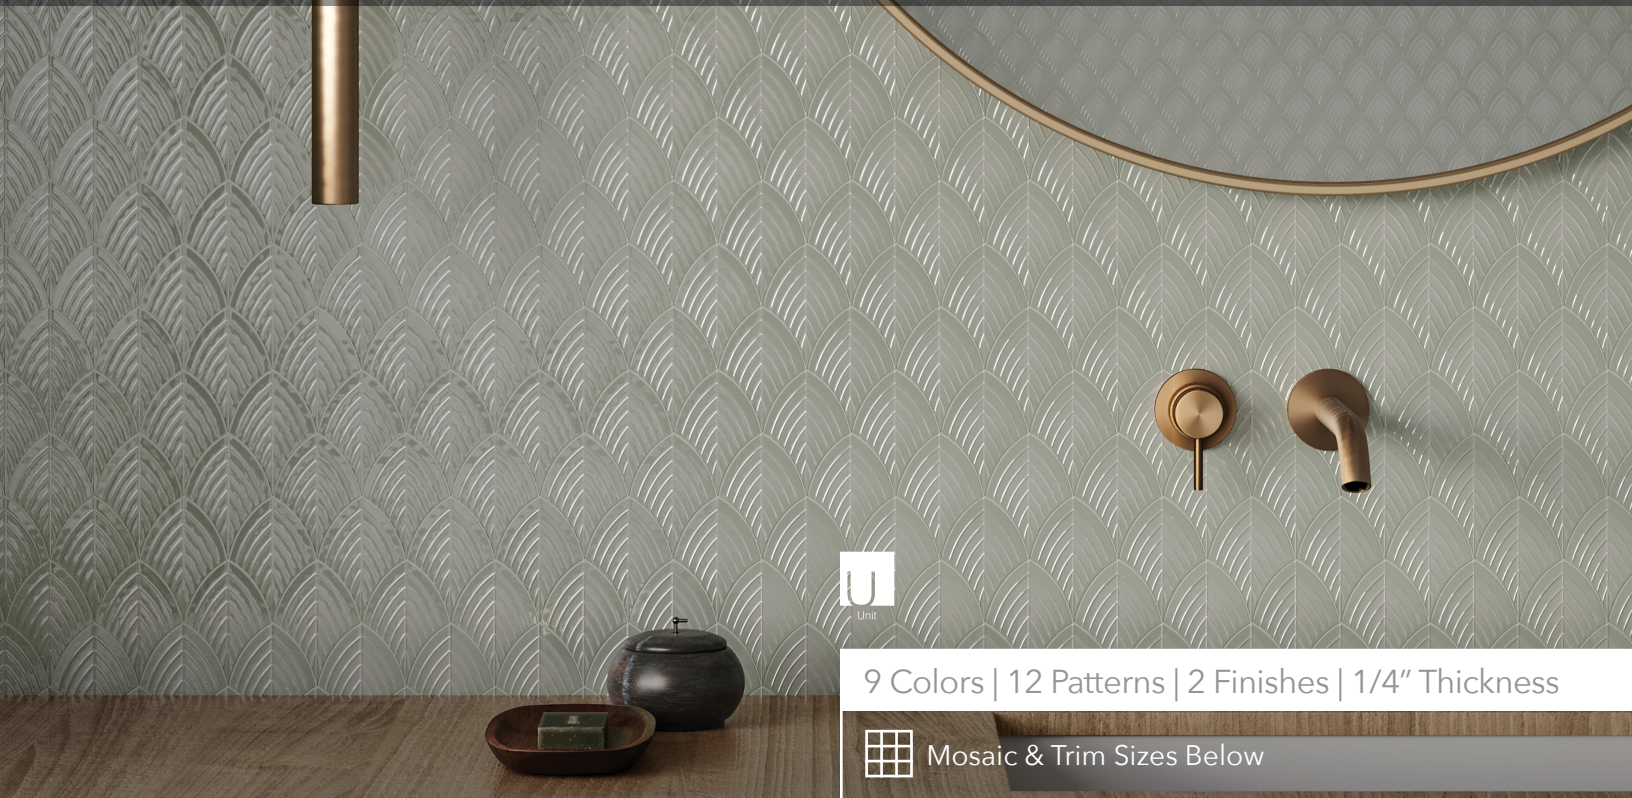

Carnegie Mosaics

Ceramic & Porcelain Tile

9 Colors | 12 Patterns | 2 Finishes | 1/4" Thickness

Mosaic & Trim Sizes Below

Stocked In The USA

1314_1021 Featured: Carnegie Soft Sage Scallop Glazed Mosaic

Details	Test	Method	Results	Packing	Pcs/Box	SF/Box	Lbs/Box
Glossy/Matte finish available in all colors for all trims. Not all colors and finishes are available in all sizes.	Water Absorption	10545-3	≤ 0.5%	3/4 in.	10pc	9.69 SF	20.68 Lbs
	Breaking Strength	10545-4	> 275 / >1220	1 in.	10pc	9.36 SF	20.15 Lbs
Standard Mosaic 2" x 2 Recommended Grout Joint - 3/16"	Surface Abrasion	10545-7	Class 0,3,4	2 in.	10pc	9.36 SF	23.41 Lbs
	Scratch Hardness	67101-85	Glossy 5 Matte 6	2 x 6	10pc	9.47 SF	24.93 Lbs
We suggest selecting a grout color closest to tile selection color.	Chemical Resistance	10545-13	Class A	2 x 6 Brick	10pc	9.47 SF	24.49 Lbs
		10545-14	Class A	2 x 5	10pc	9.69 SF	27.23 Lbs
	Stain Resistance	10545-13	Class A	Scallop	10pc	10.01 SF	25.62 Lbs
		10545-14	Class 5	2 x 2	10pc	9.9 SF	24.49 Lbs

Gallery Grey

Cloud Blue

Vintage Grey

Soft Sage

Canvas White

Loft Grey

Color Numbers represent available colors in product options.

Pattern Options

Midnight Blend

(Canvas White, Loft Grey, Retro Black)

Dawn Blend

(Canvas White, Cloud Blue, Retro Black)