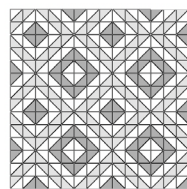

Cubic Pattern Mosaic