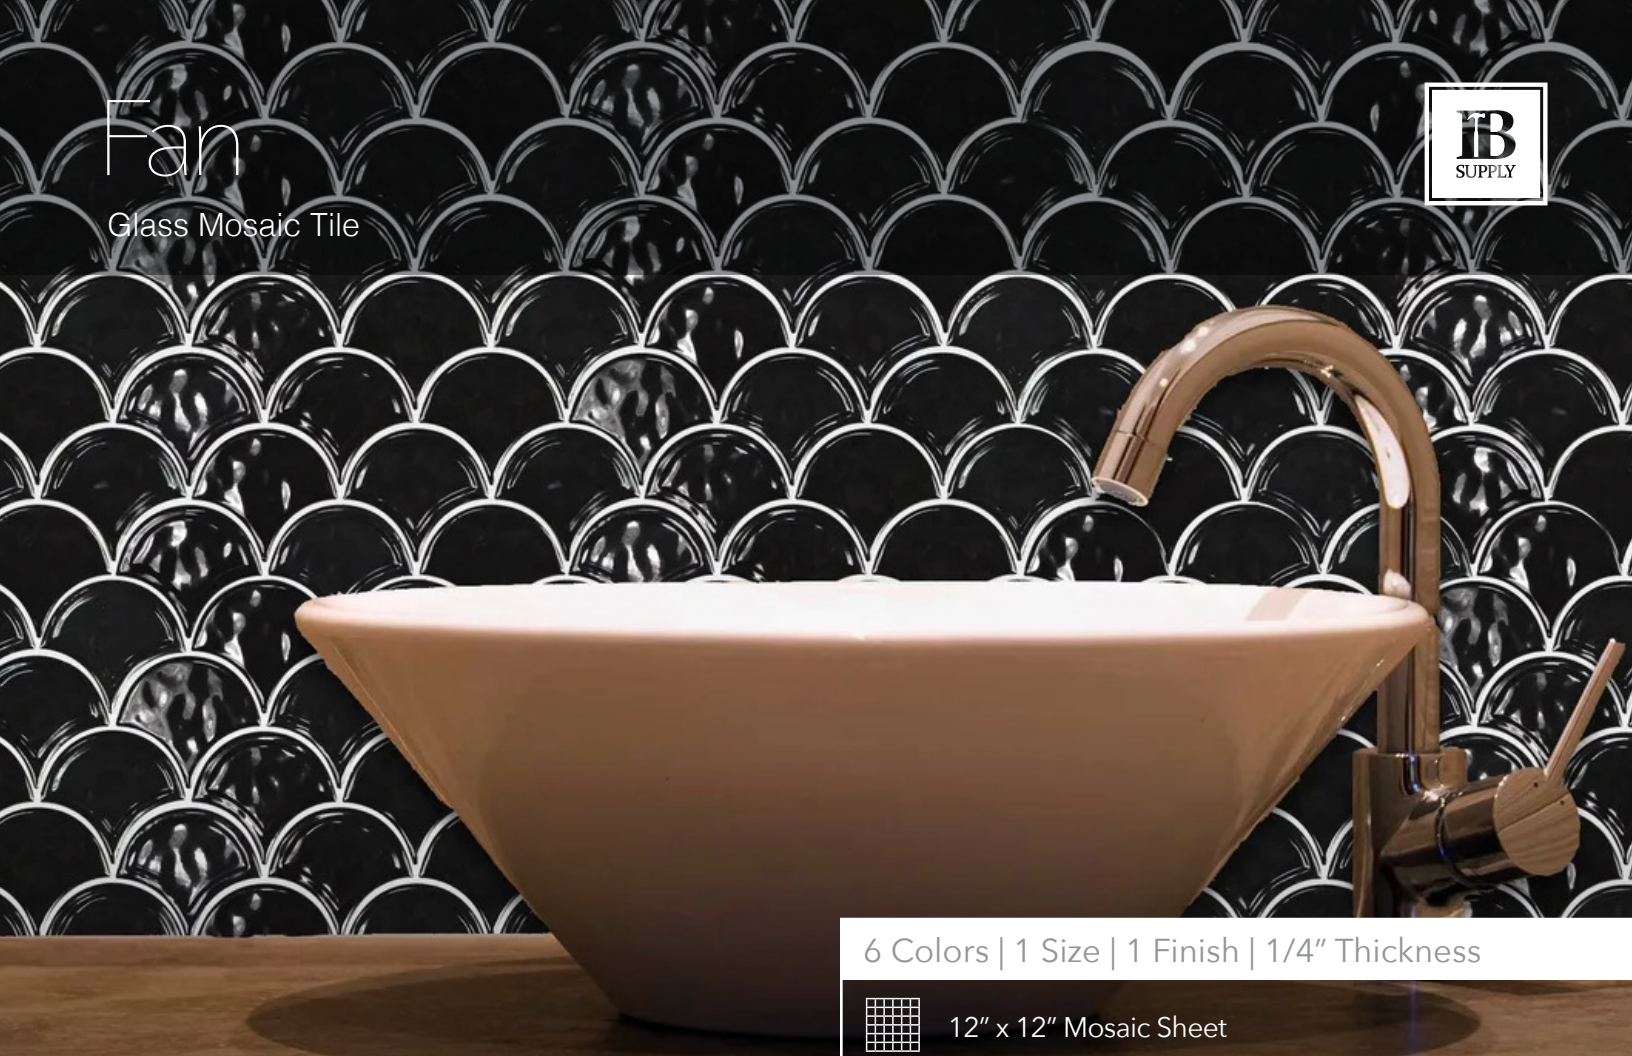

Fan

Glass Mosaic Tile

6 Colors | 1 Size | 1 Finish | 1/4" Thickness

12" x 12" Mosaic Sheet

Stocked In The USA

Featured: Fan I Black

Details	Test	Method	Results	Packing	Pcs/Box	SF/Box	Lbs/Box
Size: 12" x 12" Mosaic Sheet 1/4" Thickness Finish: Gloss	Available upon request			12" x 12"	11pcs	9.24 SF	28 Lbs

Colors

White

Mint

Light Grey

Taupe

Dark Grey

Black

Symbols

Wall Tile

Gloss

Residential

Glass

Commercial

White Body

Multi-Family

Shade Variation