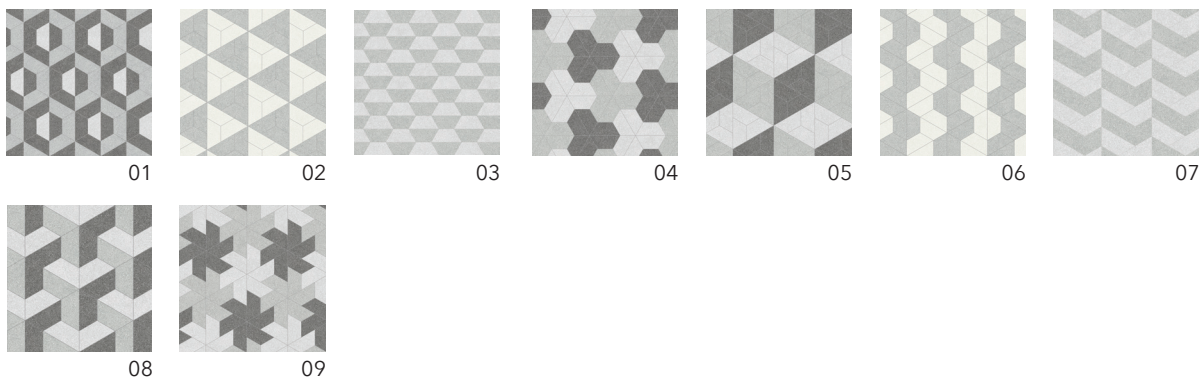

## Colors

Ivory

Pearl

Ash

Shadow

# Aero Half Hex

Porcelain Tile

9 Patterns | 1 Size | 1 Finish | 5/16" Thickness

 10" x 24"

 Stocked In The USA

Featured: Aero | Ash & Shadow Half Hex

Details	Test	Method	Results	Packing	Pcs/Box	SF/Box	Lbs/Box
Size: 10" x 24"	Breaking Strength	ANSI / ISO	≥360, >1600	10" x 24"	8pcs	9.36 SF	39.8 Lbs
5/16" Thickness	Water Absorption	ANSI / ISO	< 0.5%				
Finish: Matte	DCOF	ANSI / ISO	Matte ≥0.50 Matte R (-)				
	Frost Resistance	-	-				

## Patterns