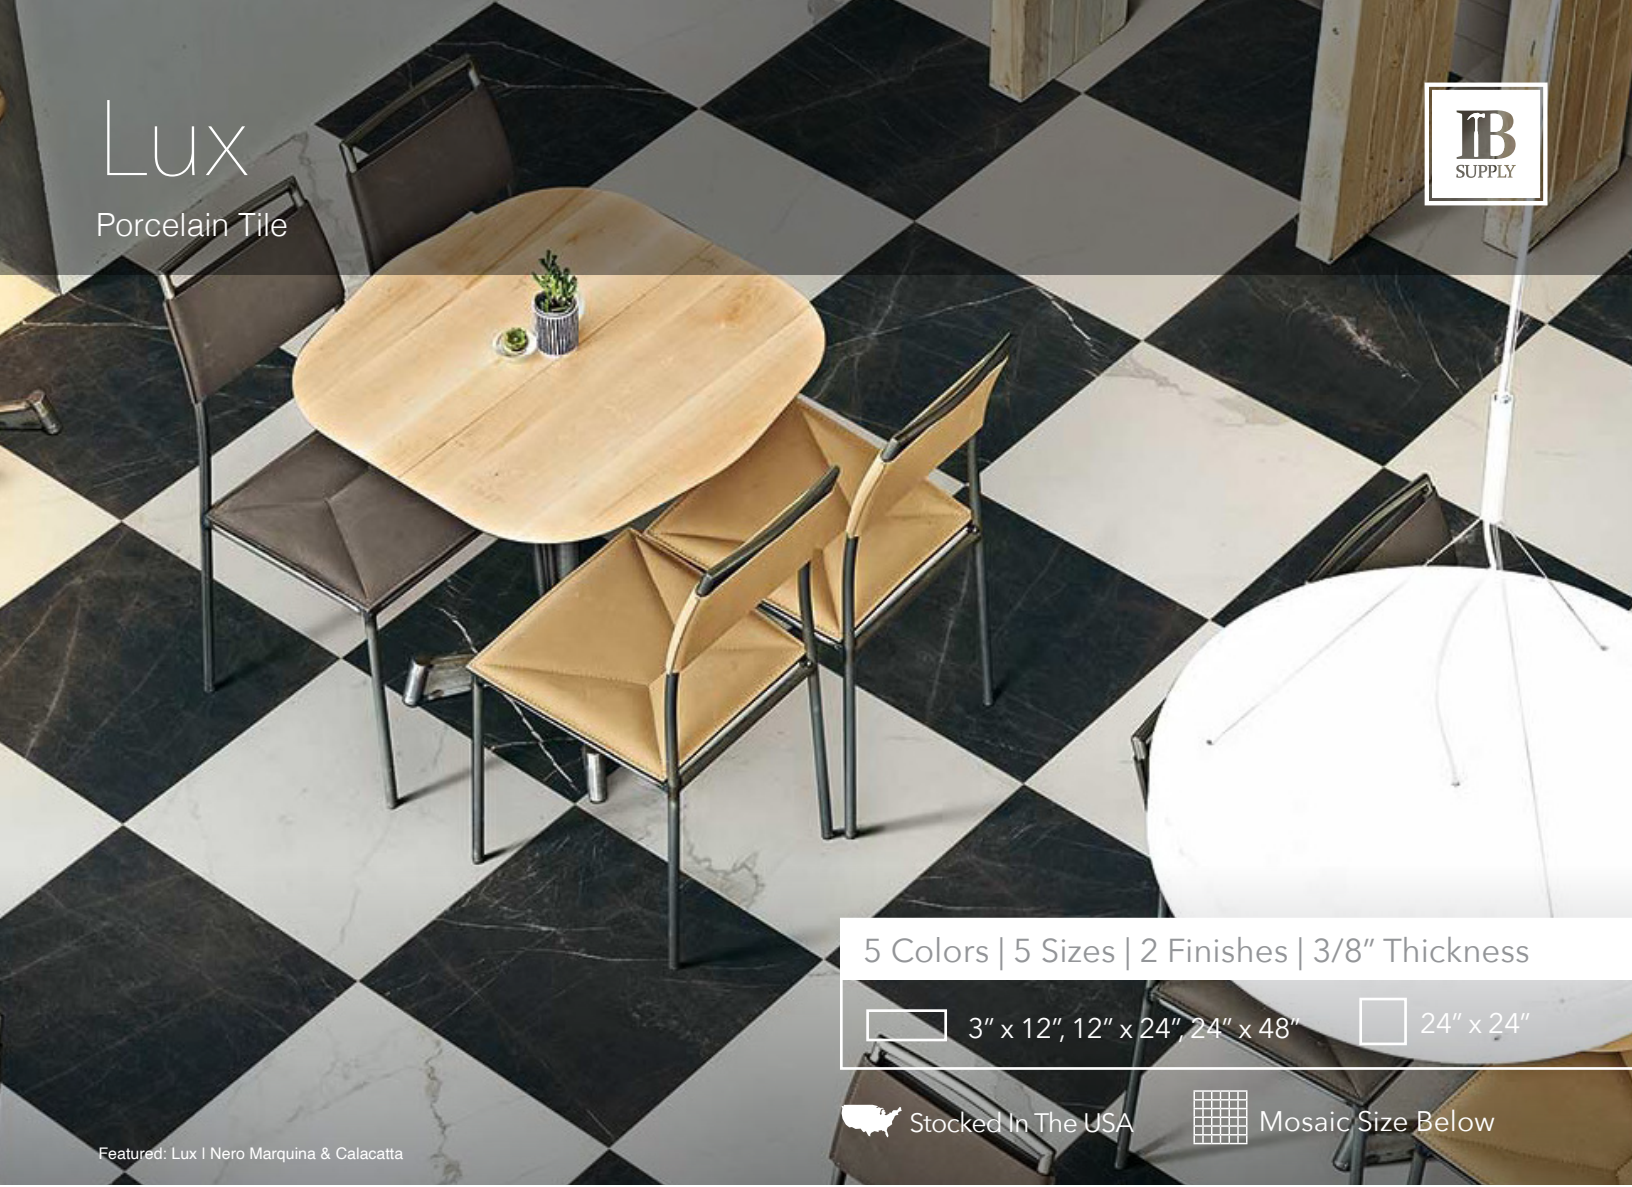

Lux

Porcelain Tile

5 Colors | 5 Sizes | 2 Finishes | 3/8" Thickness

3" x 12", 12" x 24", 24" x 48"
24" x 24"

Stocked In The USA

Mosaic Size Below

Featured: Lux | Nero Marquina & Calacatta

Details	Test	Method	Results	Packing	Pcs/Box	SF/Box	Lbs/Box
Sizes: 12" x 24" 24" x 48" 24" x 24"* Additional Sizes: (3" x 3") 9" x 11" Hex Mosaic 3" x 12" Bullnose 3/8" Thickness *24" x 24": 5/16" Thickness Finish: Matte or Polished	Breaking Strength	ASTM C 648	≥ 400	12" x 24" 24" x 48"	6pcs 2pcs	12 SF 16 SF	52.8 Lbs 76.8 Lbs
	Water Absorption	ASTM C 373	≤ 0.5%	24" x 24"	4pcs	16 SF	54.4 Lbs
	DCOF	-	-	(3" x 3") 9" x 11" Hex Mosaic	10pcs	10 SF	37 Lbs
	Frost Resistance	-	-	3" x 12" Bullnose	12pcs	12 SF	12.6 Lbs