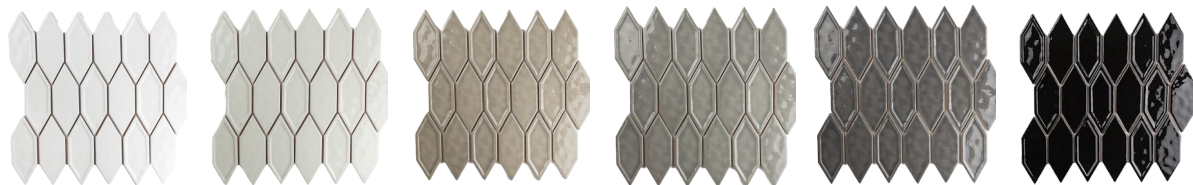

# Transverse

Glass Mosaic Tile

6 Colors | 1 Size | 1 Finish | 1/4" Thickness

12" x 12" Mosaic Sheet

Stocked In The USA

Featured: Transverse | Black

Details	Test	Method	Results	Packing	Pcs/Box	SF/Box	Lbs/Box
Size: 12" x 12" Mosaic Sheet  1/4" Thickness Finish: Gloss	Testing available upon request.			12" x 12"	11pcs	10.34 SF	35.27 Lbs

## Colors

White

Mist

Taupe

Light Grey

Dark Grey

Black