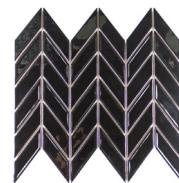

Incline

Glass Mosaic Tile

6 Colors | 1 Size | 1 Finish | 5/16" Thickness

 12" x 12" Mosaic Sheet

 Stocked In The USA

Featured: Incline | Mist

Details	Test	Method	Results	Packing	Pcs/Box	SF/Box	Lbs/Box
Size: 12" x 12" Mosaic Sheet 5/16" Thickness Finish: Gloss	Testing available upon request.			12" x 12"	11pcs	-	35.27 Lbs

Colors

White

Mist

Taupe

Light Grey

Dark Grey

Black

Symbols