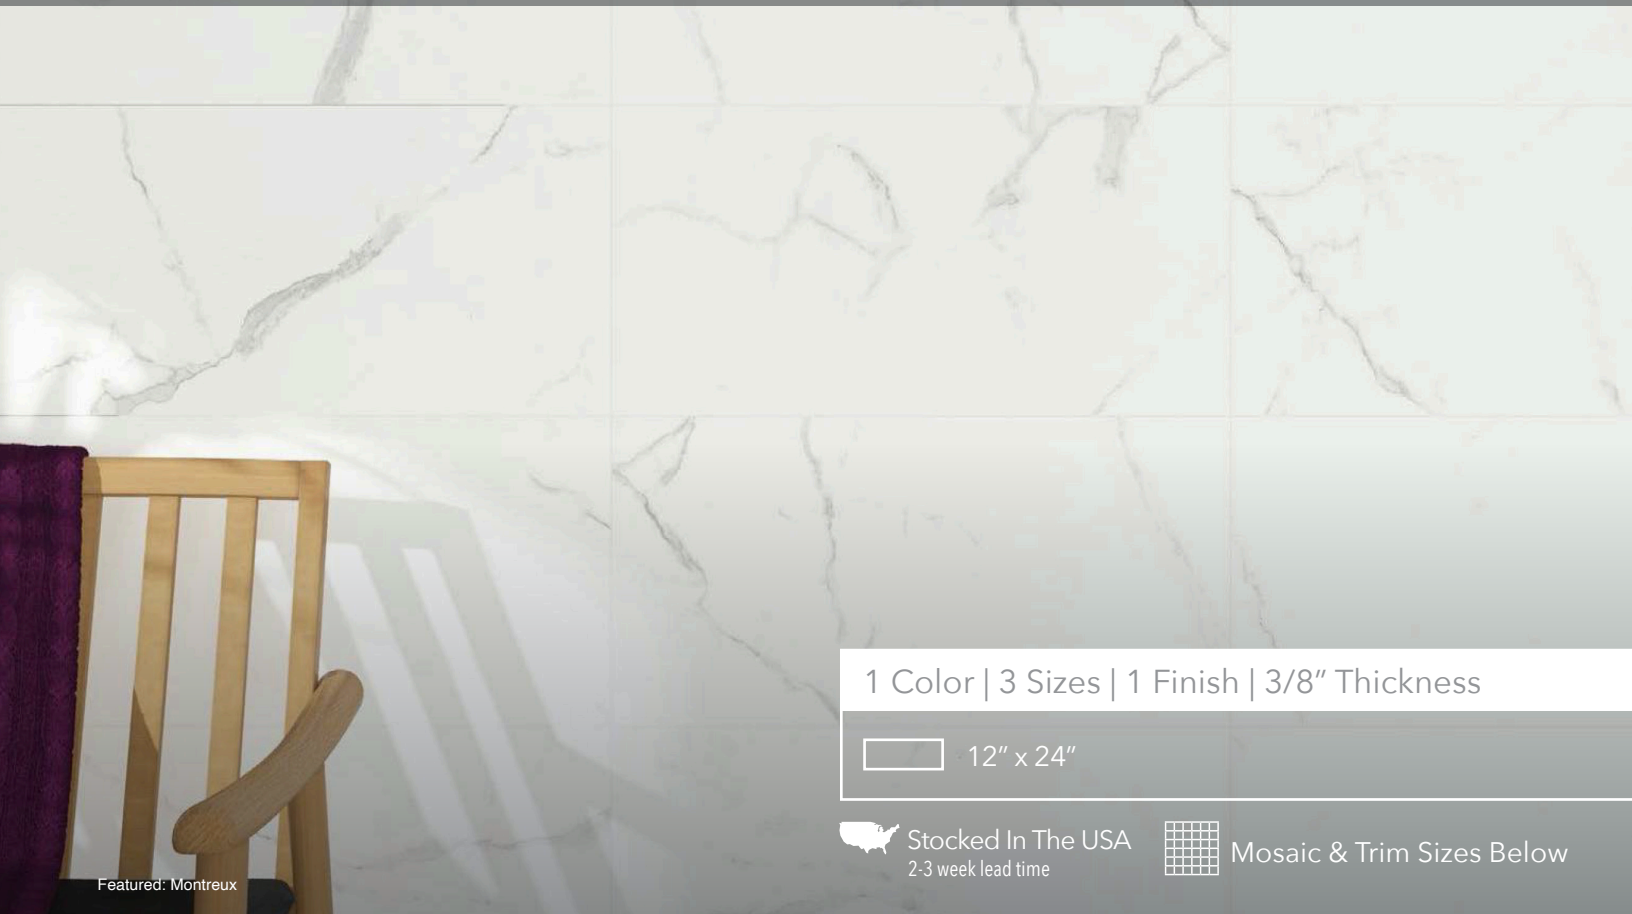

# Montreux

Porcelain Tile

1 Color | 3 Sizes | 1 Finish | 3/8" Thickness

 12" x 24"

 Stocked In The USA  
2-3 week lead time

Mosaic & Trim Sizes Below

Featured: Montreux

Details	Test	Method	Results	Packing	Pcs/Box	SF/Box	Lbs/Box
Size: 12" x 24"	Breaking Strength	ISO 10545-4	± 2.0mm	12" x 24"	8pcs	15.06 SF	60.58 Lbs
Additional Sizes: (2" x 2") 12" x 12" Mosaic Sheet 3" x 12" Skirting	Water Absorption	ISO 10545-3	≤ 0.5%	2" x 2"	5pcs	4.74 SF	20.5 Lbs
				3" x 12"	10pcs	2.37 SF	11.6 Lbs
3/8" Thickness	DCOF	NBR16919	> 0.42				
Finish: Matte	Frost Resistance	-	Resistant				

Stocked Color 12" x 24"

Montreux

Symbols