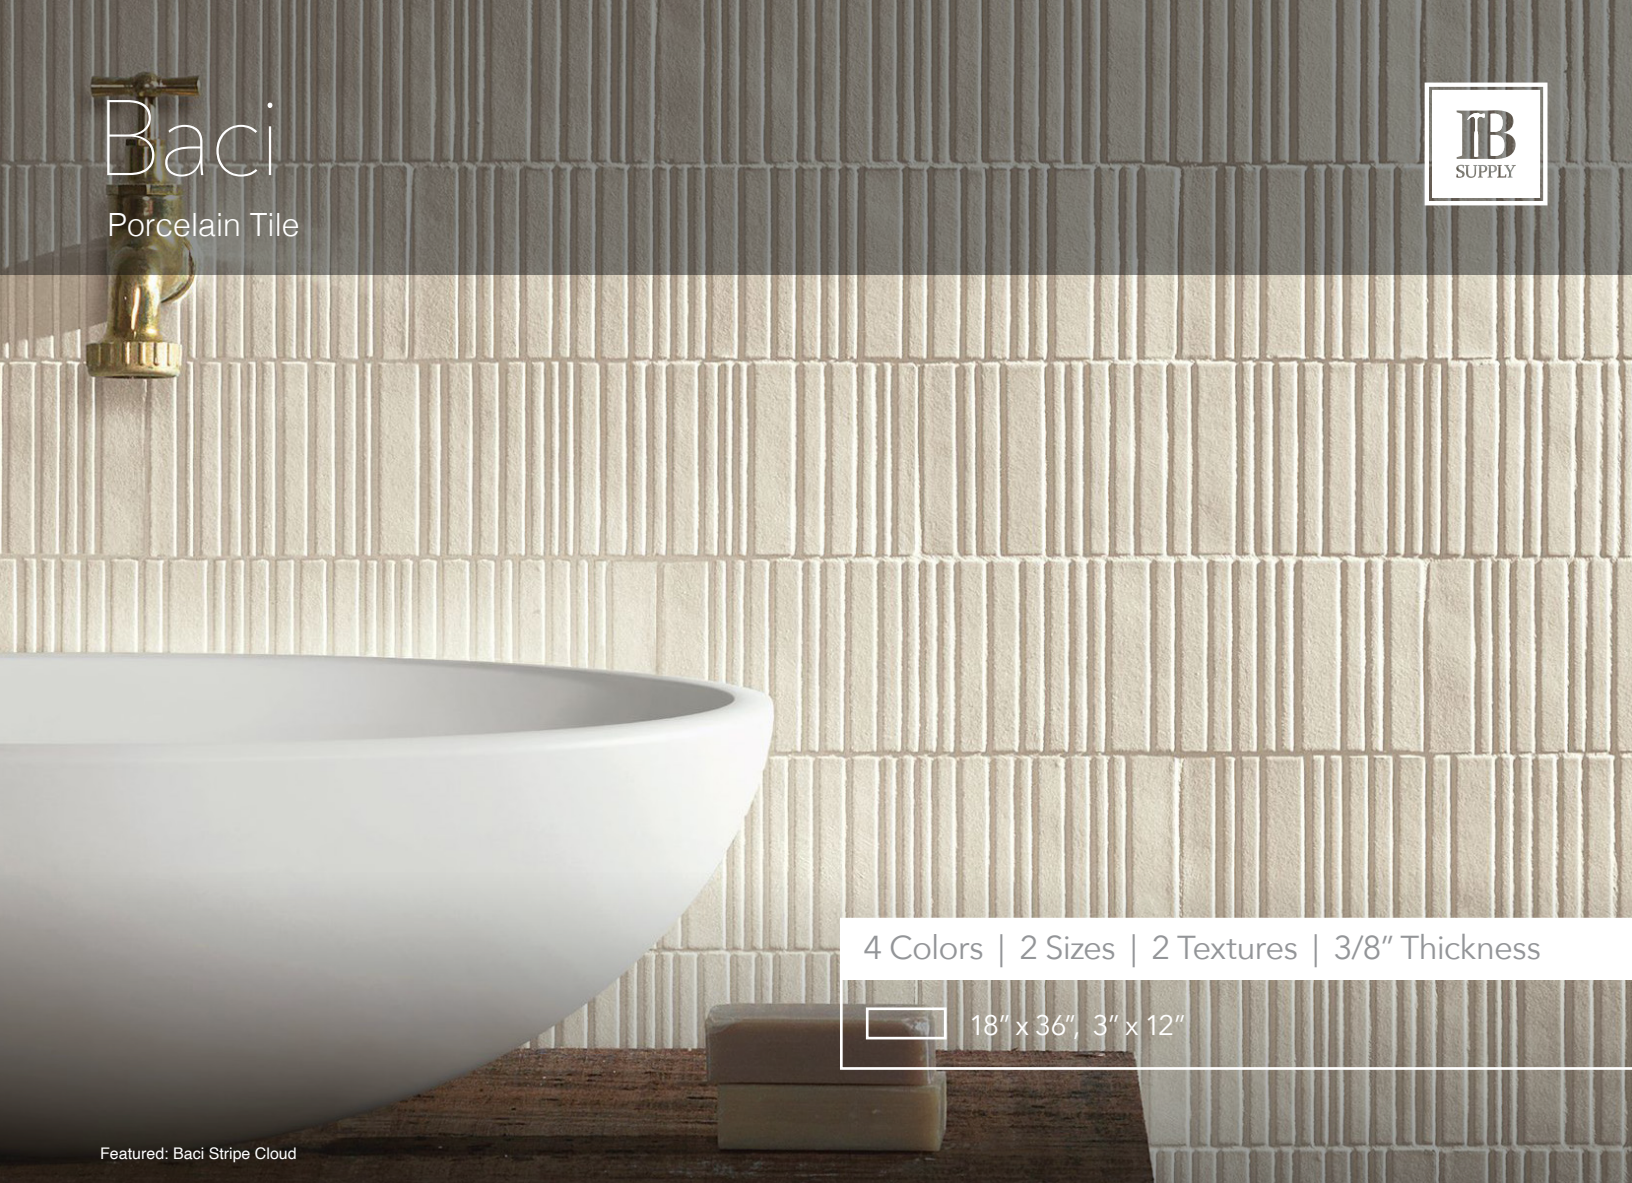

Baci

Porcelain Tile

4 Colors | 2 Sizes | 2 Textures | 3/8" Thickness

18" x 36", 3" x 12"

Featured: Baci Stripe Cloud

Details	Test	Method	Results	Packing	Pcs/Box	SF/Box	Lbs/Box
Baci Smooth 18" x 36" Thickness: 3/8"	Water Absorption	ISO 10545-3	<0.5%	18" x 36"	3pcs	13.13 SF	61.63 Lbs
	Bending Strength	ISO 10545-4	Conforme	3" x 12"	27pcs	6.57 SF	20.40 Lbs
Baci Stripe 18" x 36" Thickness: 3/8" 3" x 12" Thickness: 1/4" Finish: Matte	Chemical Resistance	ISO 10545-13	A				
	Stain Resistance	ISO 10545-14	Class 5				
	Anti-Slip Index	DIN 51130 DIN 51097	R10 A				
	Abrasion Resistance	ISO 10545-7	PEI IV				
	Frost Resistance Index	ISO 10545-12	Frost proof				

Color Options

Cloud

Clay

Dove

Coffee

Symbols

Baci (continued)

Texture Options

Baci Smooth
18" x 36"

Colors: 1,2,3,4

Baci Stripe
18" x 36"

Colors: 1,2,3,4

Baci Stripe
3" x 12"

Colors: 1,3,4

Color Options

Color Numbers represent available colors in product options.