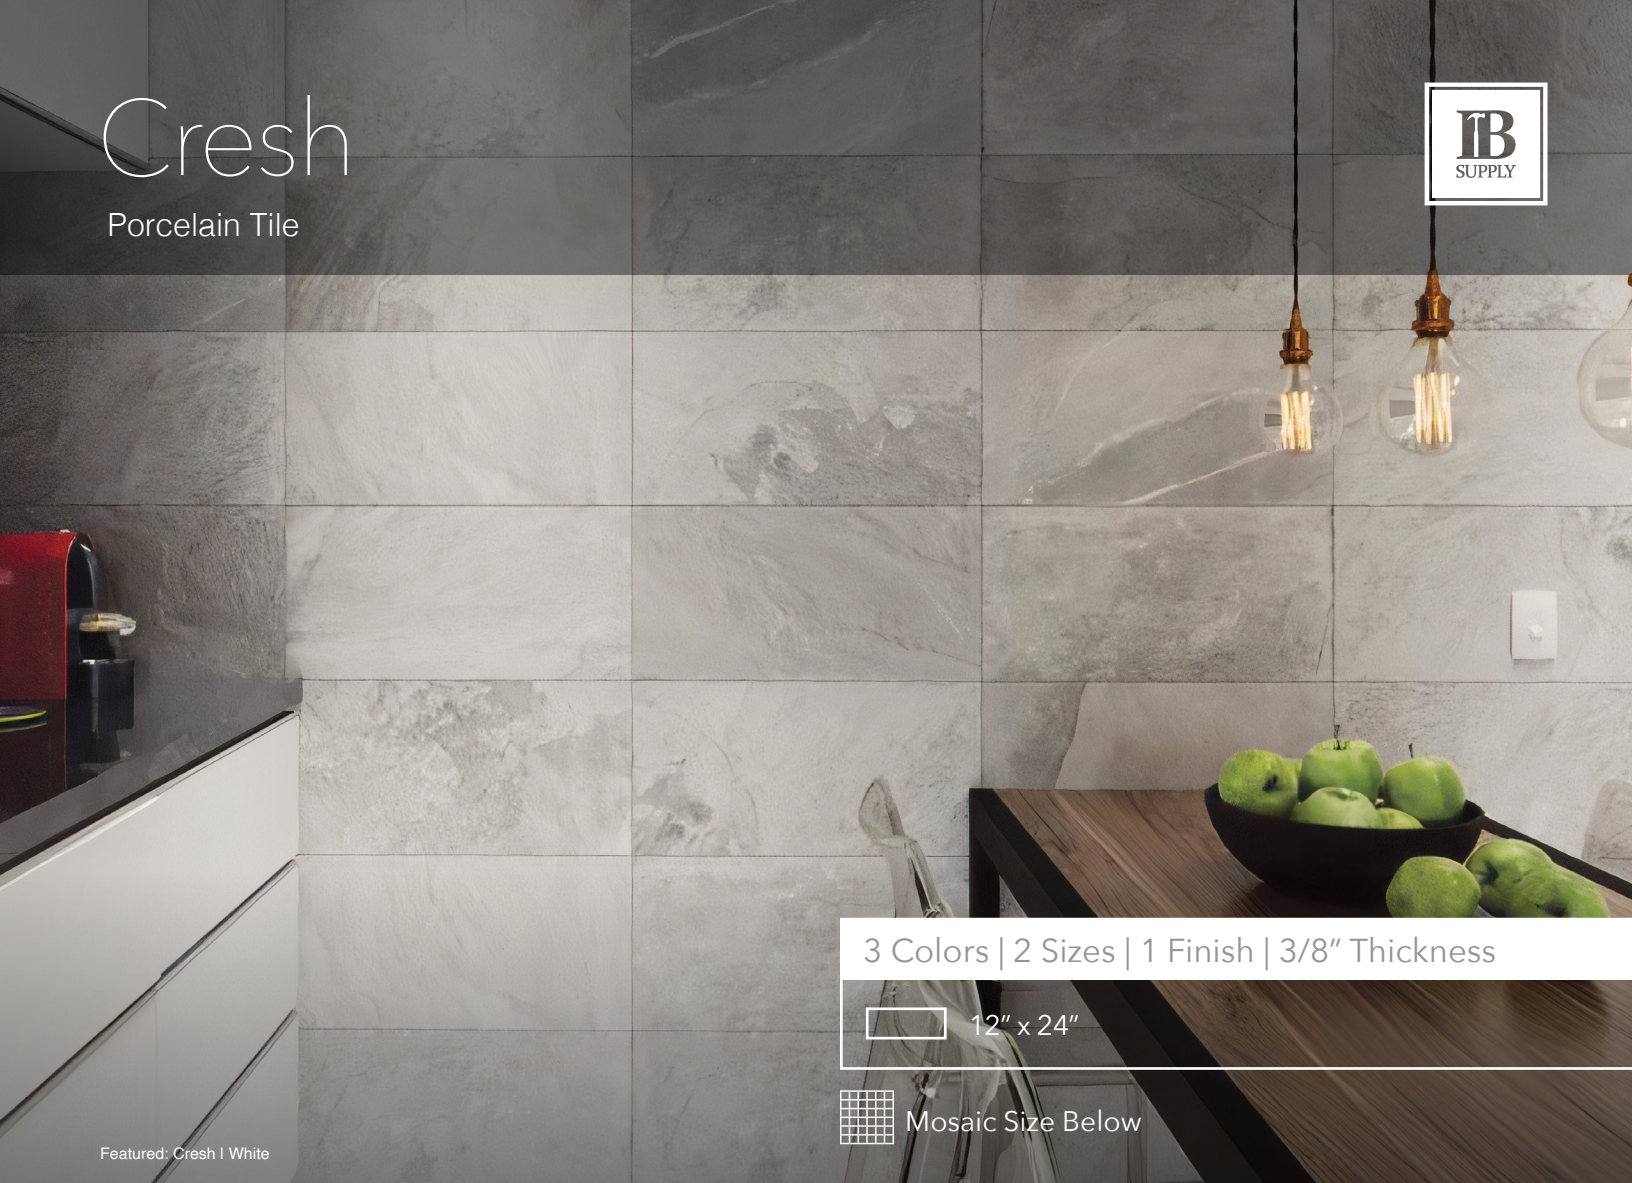

Cresh

Porcelain Tile

3 Colors | 2 Sizes | 1 Finish | 3/8" Thickness

 12" x 24"

 Mosaic Size Below

Featured: Cresh I White

Details	Test	Method	Results	Packing	Pcs/Box	SF/Box	Lbs/Box
Stocked Size: 12" x 24"	Breaking Strength	ISO 10545-4	± 2.0mm	12" x 24"	8pcs	15.07 SF	59.07 Lbs
Additional Size: (2" x 2") 12" x 12" Mosaic Sheet	Water Absorption	ISO 10545-3	≤ 0.5%				
3/8" Thickness	DCOF	NBR16919	> 0.42				
Finish: Matte	Frost Resistance	-	Resistant				

Colors

White

Light Grey

Black

Symbols