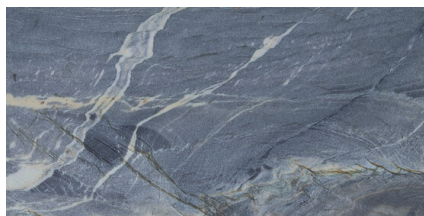

Cerulean

Porcelain Tile

1 Color | 2 Sizes | 1 Finish | 3/8" Thickness

12" x 24"
 6" x 6"

Featured: Cerulean

Details	Test	Method	Results	Packing	Pcs/Box	SF/Box	Lbs/Box
12" x 24" 6" x 6" Thickness: 3/8" Finish: Matte	Water Absorption	ISO 10545-03	< 0.5%	12" x 24" 6" x 6"	6pcs 22pcs	11.62 SF 5.38 SF	41.19 Lbs 21.92 Lbs
	Flexion Resistance	ISO 10545-04	=> 35 N/mm2				
	Abrasion Resistance	ISO10545-07	II				
	Thermal Shock Resistance	ISO 10545-09	Pass				
	Cracking Resistance	ISO 10545-11	Pass				
	Frost Resistance	ISO 10545-12	Pass				
	Acid Resistance	ISO 10545-13	GHB				
	Alcalis Resistance	ISO 10545-13	GLB				
	Resistance to Cleaning Products	ISO 10545-13	GB				
	Resistance to Chemical Products in swimming pool water	ISO 10545-13	GB				
	Stains Resistance	ISO 10545-14	Class 3				
	Slip Resistance (R)	16165-B	R11				

Color Option

Cerulean

Symbols