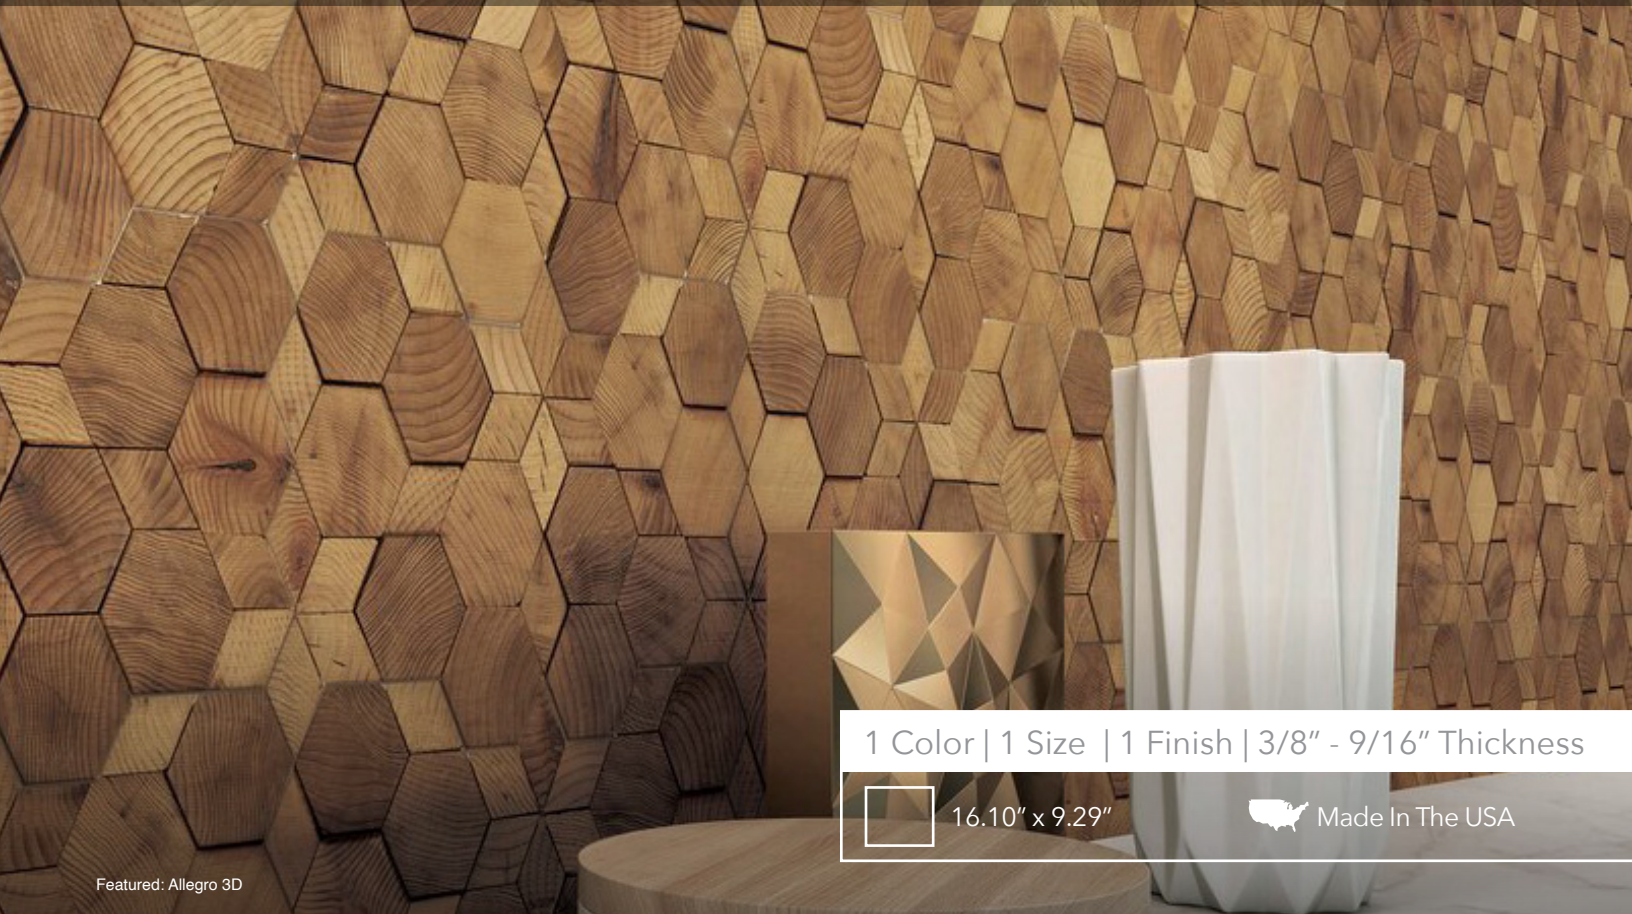

Allegro 3D

Wood Mosaic Tile

1 Color | 1 Size | 1 Finish | 3/8" - 9/16" Thickness

16.10" x 9.29"

Made In The USA

Featured: Allegro 3D

Details	Technical Specifications & Features	Packing	Pcs/Box	SF/Box	Lbs/Box
<p>Thermally modified wood mosaic tile</p> <p>Sheet Size: 16.10" x 9.29"</p> <p>Thickness: 3/8"</p> <p>Grout free with 1mm gap between chips</p> <p>UV Clear Coat</p> <p>Mesh Mounted</p>	<p>Thermal Modification Process of treating the wood with a controlled pyrolysis for 2 -3 days.</p> <p>Fire Resistance Class C3 May be installed on a wall near electric fireplace with a temperature not to exceed 210°F. Not recommended for installation on a wall near wood burning fireplace or stove.</p> <p>Durability Class 1-3 EN 350-2</p> <p>Recommended Adhesives Mapei Ultrabond ECO GPT Mapei ECO 985 Boston Best Adhesive - Bond Hardwood Liquid Nails Heavy Duty - Construction Adhesive Loctite PL Premium Polyurethane Weldwood Contact Cement - Construction Adhesive</p> <p>For a more uniform result, use a brown color adhesive.</p> <p>Cleaning Warm soapy water. Avoid chemical and abrasive products.</p>	16.10" x 9.29"	10pc	10.4 SF	12 Lbs
<p>Benefits</p> <ul style="list-style-type: none"> • Durable • Resistant to micro-organisms and insects • Up to 90% reduced shrinking and swelling • Environmentally friendly No chemical staining • 100% sourced in North America using sustainable harvesting • Handmade in the USA 					
		<p>Format</p> <p>Natural Wood</p>			
		<p>Symbols</p> <p>Wall Tile Residential Commercial Natural</p>			