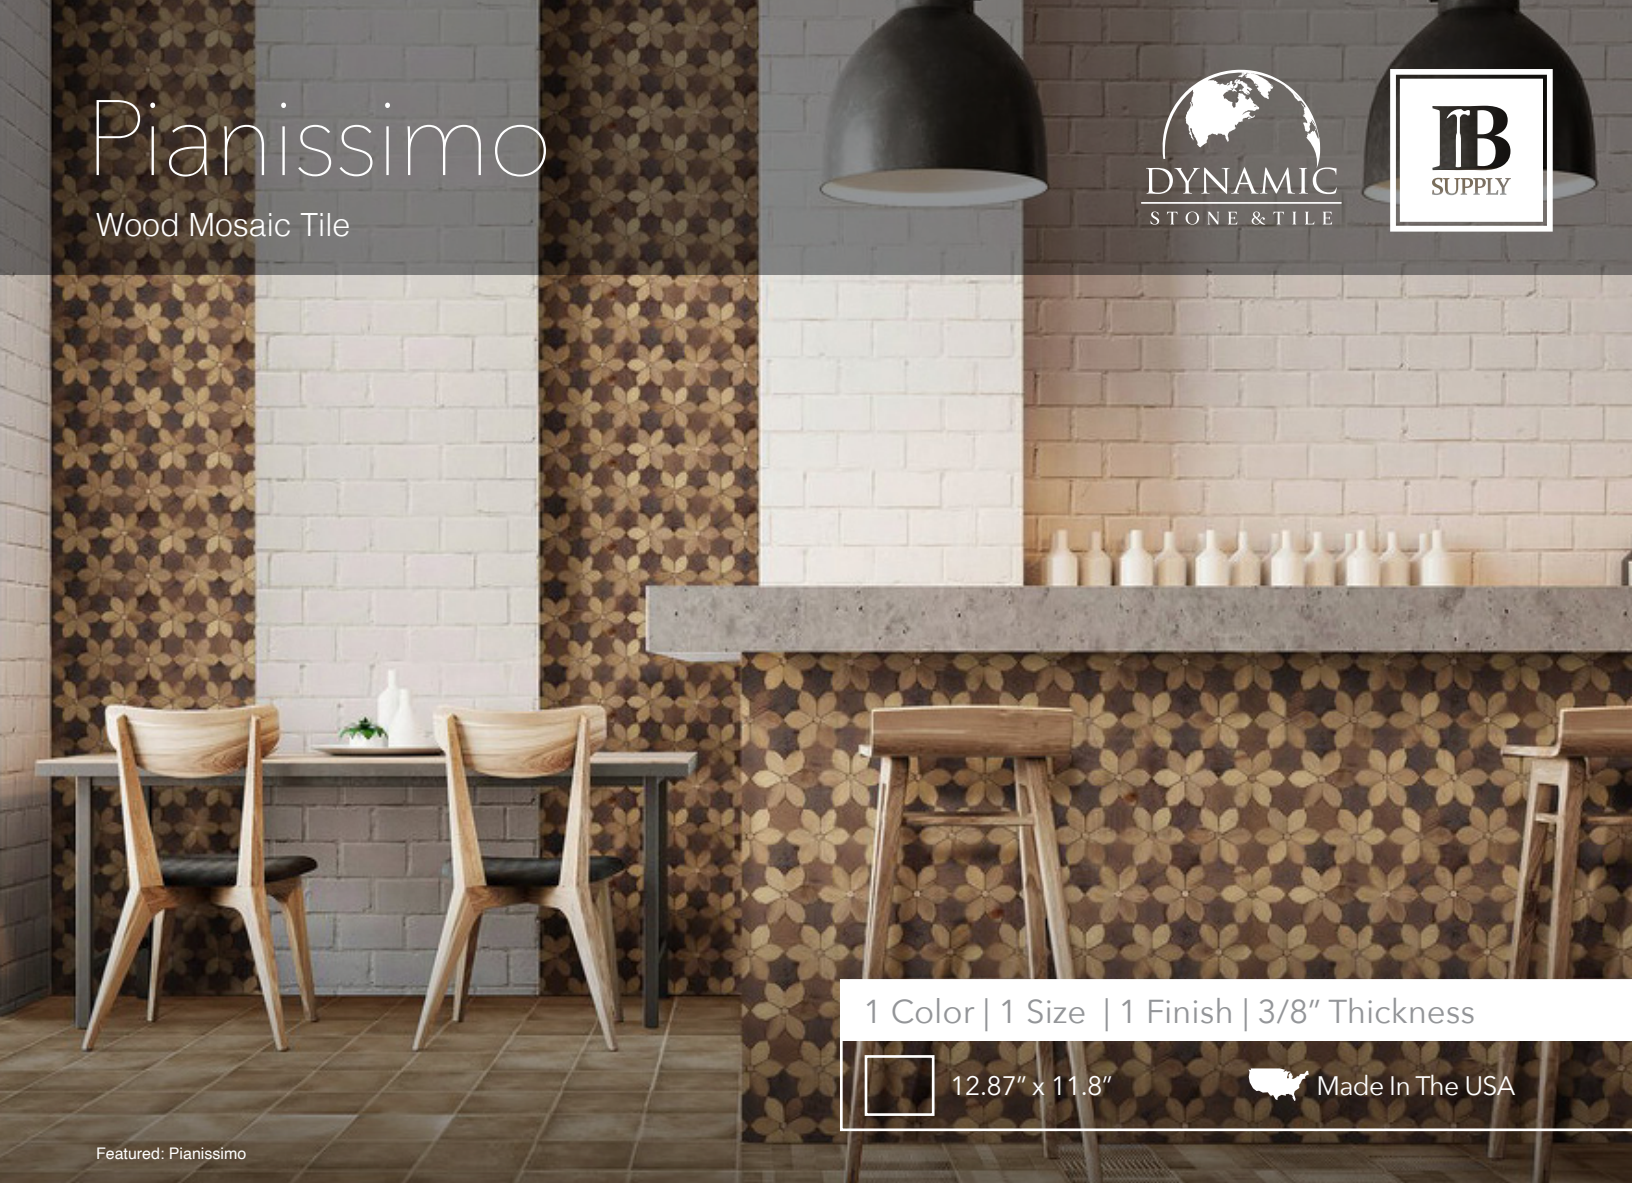

Pianissimo

Wood Mosaic Tile

1 Color | 1 Size | 1 Finish | 3/8" Thickness

12.87" x 11.8"

Made In The USA

Featured: Pianissimo

Details	Technical Specifications & Features	Packing	Pcs/Box	SF/Box	Lbs/Box
<p>Thermally modified wood mosaic tile</p> <p>Sheet Size: 12.87" x 11.8"</p> <p>Thickness: 3/8"</p> <p>Grout free with 1mm gap between chips</p> <p>UV Clear Coat</p> <p>Mesh Mounted</p>	<p>Thermal Modification Process of treating the wood with a controlled pyrolysis for 2 -3 days.</p> <p>Through the Thermal Process, the wood's molecular structure is modified; all the organic compounds and water retained in the wood is removed.</p> <p>Fire Resistance Class C3</p> <p>May be installed on a wall near electric fireplace with a temperature not to exceed 210°F.</p> <p>Not recommended for installation on a wall near wood burning fireplace or stove.</p> <p>Durability Class 1-3 EN 350-2</p> <p>Recommended Adhesives Mapei Ultrabond ECO GPT Mapei ECO 985 Boston Best Adhesive - Bond Hardwood Liquid Nails Heavy Duty - Construction Adhesive Loctite PL Premium Polyurethane Weldwood Contact Cement - Construction Adhesive</p> <p>Cleaning Warm soapy water. Avoid chemical and abrasive products.</p>	12.87" x 11.8"	10pc	10 SF	10 Lbs
<p>Benefits</p> <ul style="list-style-type: none"> • Durable • Resistant to micro-organisms and insects • Up to 90% reduced shrinking and swelling • Environmentally friendly • No chemical staining • 100% sourced in North America using sustainable harvesting • Handmade in the USA 		<p>Format</p>  <p>Natural Wood</p>			
		<p>Symbols</p>  <p>Wall Tile Residential Commercial Natural</p>			