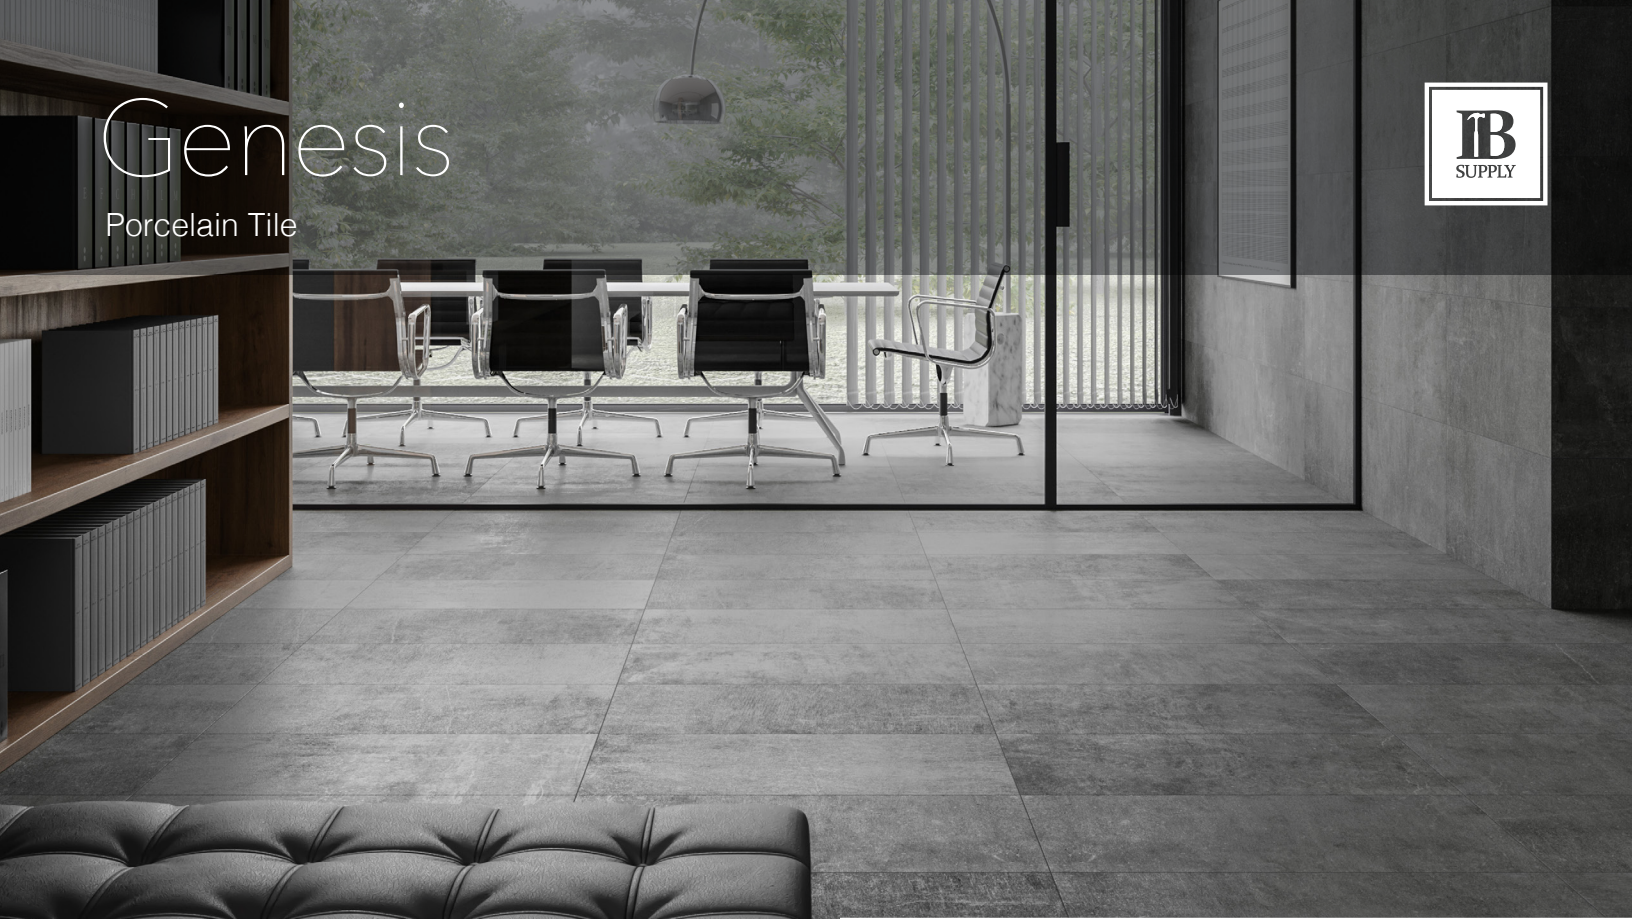

Genesis

Porcelain Tile

4 Colors | 4 Sizes

 12" x 24"

 13" x 13"

 Stocked In The USA
2-3 week lead time

 Mosaic & Trim Sizes Below

Featured: Genesis | Graphite