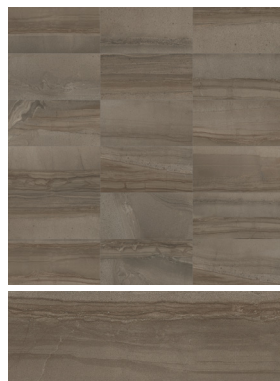

Halcyon

Porcelain Tile

4 Colors | 4 Sizes | 2 Finishes | 3/8" Thickness

12" x 24", 18" x 36"

Stocked In The USA

Mosaic & Trim Sizes Below

Featured: Halcyon I Mist

Details	Test	Method	Results	Packing	Pcs/Box	SF/Box	Lbs/Box
Sizes: 12" x 24" 18" x 36"	Breaking Strength	-	-	12" x 24"	8pcs	15.39 SF	63.93 Lbs
Additional Sizes: (2" x 2") 12" x 12" Mosaic Sheet 3" x 12" Bullnose	Water Absorption	ANSI / ISO	< 0.5%	18" x 36"	4pcs	15.5 SF	66.14 Lbs
	DCOF	ANSI / ISO	Matte ≥ 0.50 Matte R(-)	2" x 2" Mosaic	10pcs	10 SF	42.5 Lbs
3/8" Thickness	Frost Resistance	ANSI / ISO	Resistant	3" x 12" Bullnose	20pcs	-	21 Lbs
Finish: Matte or Polished							

Colors

Symbols

Mist

Smoke

Earth

Carbon