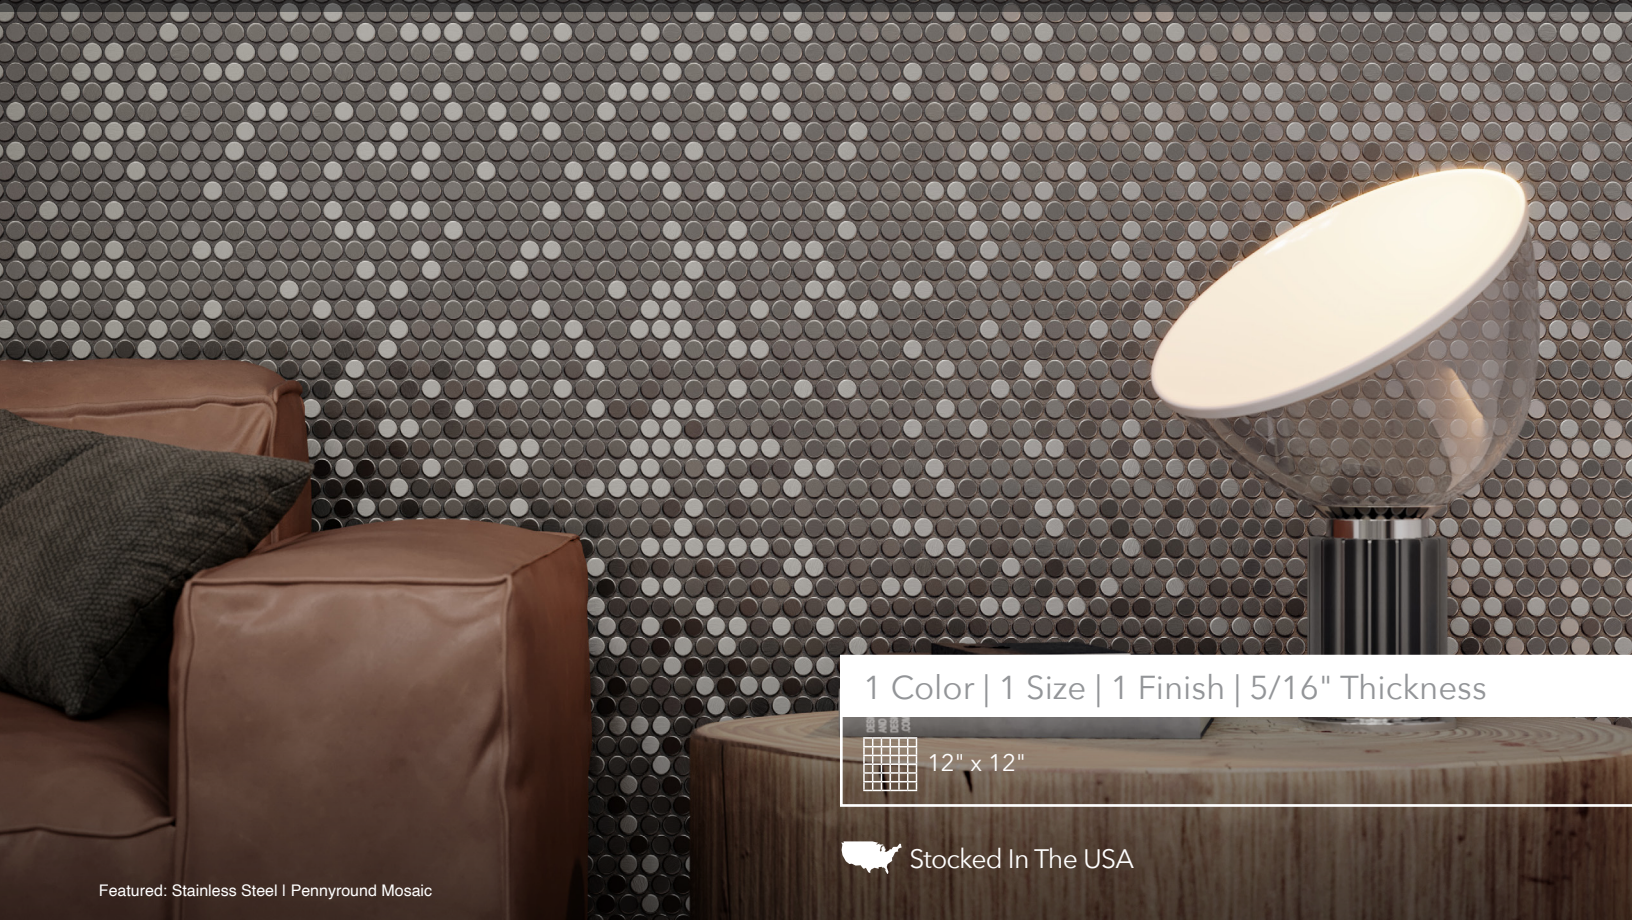

Stainless Steel

Mosaic Tile

1 Color | 1 Size | 1 Finish | 5/16" Thickness

12" x 12"

 Stocked In The USA

Featured: Stainless Steel | Pennyround Mosaic

Details	Test	Packing	Pcs/Box	SF/Box	Lbs/Box
Sheet Size: 12" x 12" Mosaic 5/16" Thickness Finish: Glossy	Available upon request.	12" x 12"	10pcs	10 SF	24.2 Lbs

Pattern

Penny Round Mosaic

Symbols