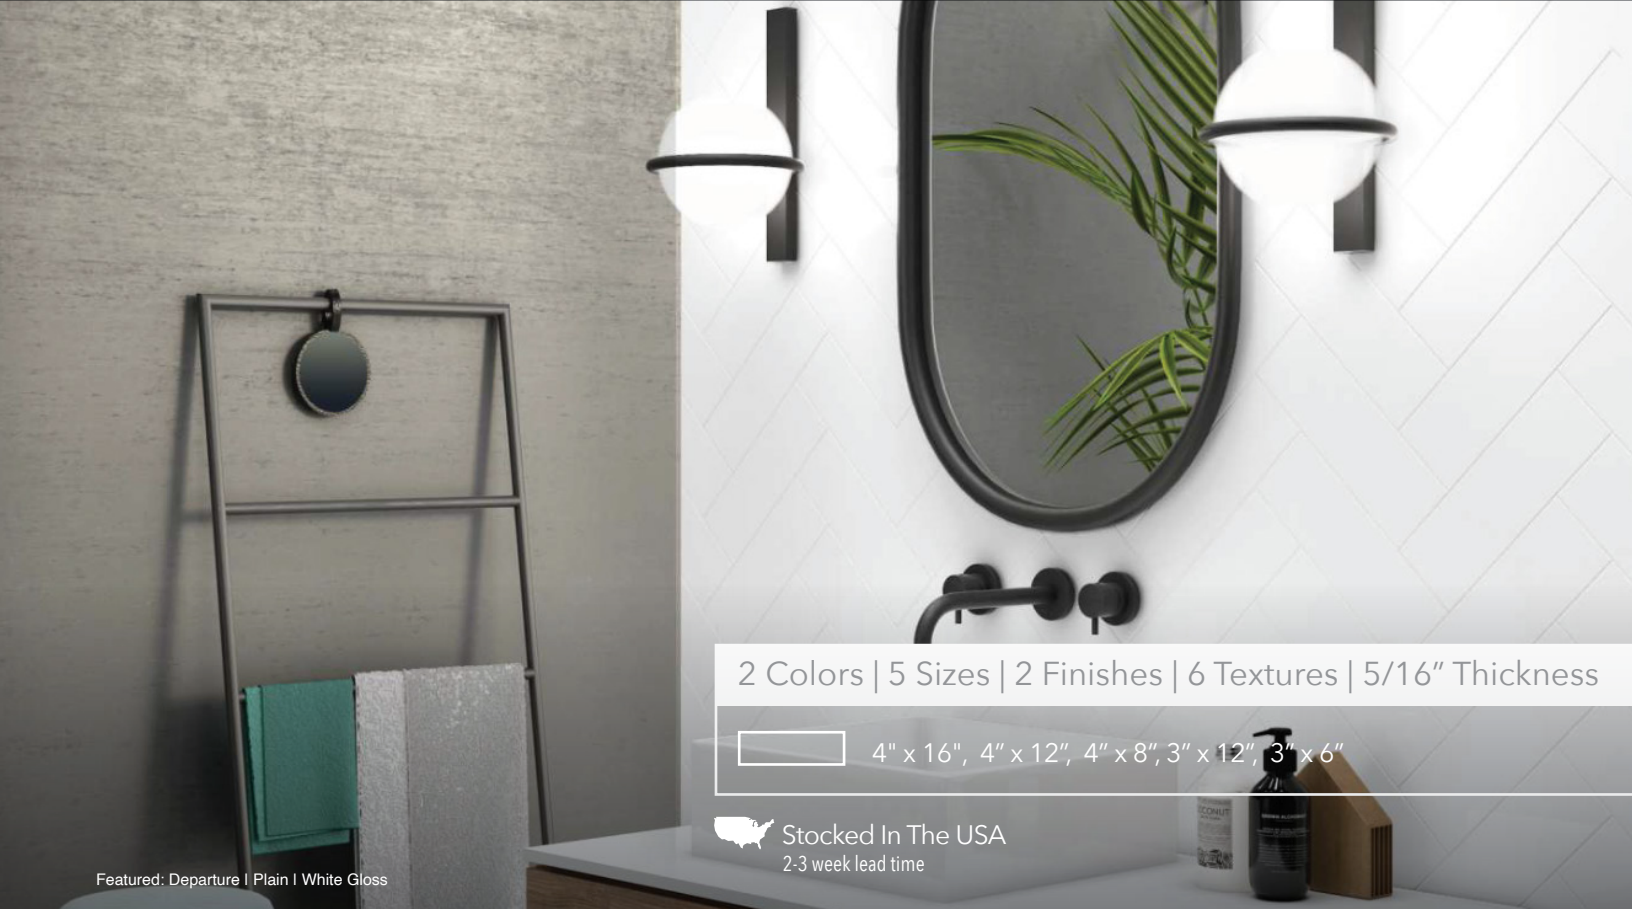

Departure

Ceramic Tile

2 Colors | 5 Sizes | 2 Finishes | 6 Textures | 5/16" Thickness

4" x 16", 4" x 12", 4" x 8", 3" x 12", 3" x 6"

Stocked In The USA
2-3 week lead time

Featured: Departure | Plain | White Gloss

Details	Test	Results	Packing	Pcs/Box	SF/Box	Lbs/Box
Stocked Sizes: 4" x 16" Plain 4" x 12" Plain & Wavy* 3" x 12" Plain & Bordered Wavy 5/16" Thickness *4" x 12" Wavy: Only available in White Gloss Additional Sizes: 4" x 12" Beveled & Structured Bevel 4" x 8" Beveled 3" x 12" Handcraft & Beveled 3" x 6" Plain & Beveled Finish: Gloss or Matte	Breaking Strength	> 200-250 kg/cm ²	4" x 16"	25pcs	11.1 SF	30.9 Lbs
	Water Absorption	> 14-17%	4" x 12"	11pcs	11 SF	28.9 Lbs
	DCOF	> 0.42	4" x 8"	50pcs	11.1 SF	26.9 Lbs
			3" x 12"	44pcs	11 SF	29.8 Lbs
	Frost Resistance	Resistant	3" x 6"	20pcs	4.5 SF	13.56 Lbs