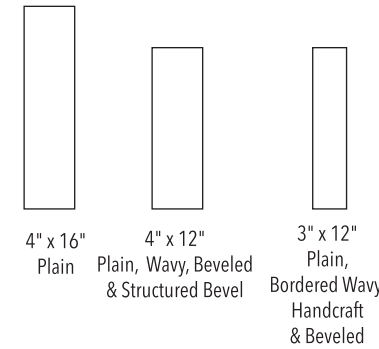

# Departure

2 Colors | 5 Sizes | 2 Finishes | 6 Textures | 5/16" Thickness

Wall Tile

Stocked In The USA  
2-3 week lead time

Stocked Color

Stocked Sizes

Additional Sizes

Additional Colors