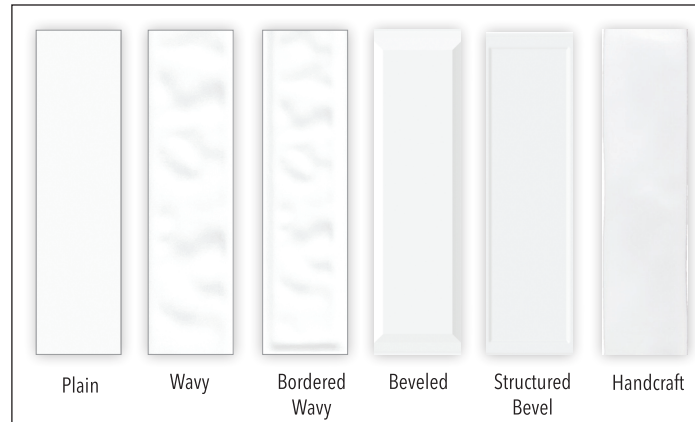

Color, Size, Finish & Texture Chart

gray indicates STOCKED AVAILABILITY	White Gloss	White Matte	Light Grey Gloss	Light Grey Matte
SIZE				
4 x 16 Subway				
Plain	☒	☒	☐	☐
4 x 12 Subway				
Plain	☒	☒	☒	☒
Wavy	☒	☐	☐	☐
Beveled	☒	☒	☒	☐
Structured Bevel	☒	☒	☐	☐
4 x 8 Subway				
Beveled	☒	☒	☐	☒
3 x 12 Subway				
Plain	☒	☒	☒	☐
Bordered Wavy	☒	☒	☐	☐
Handcraft	☒	☐	☐	☐
Beveled	☒	☒	☐	☐
3 x 6 Subway				
Plain	☒	☒	☐	☐
Beveled	☒	☒	☐	☐