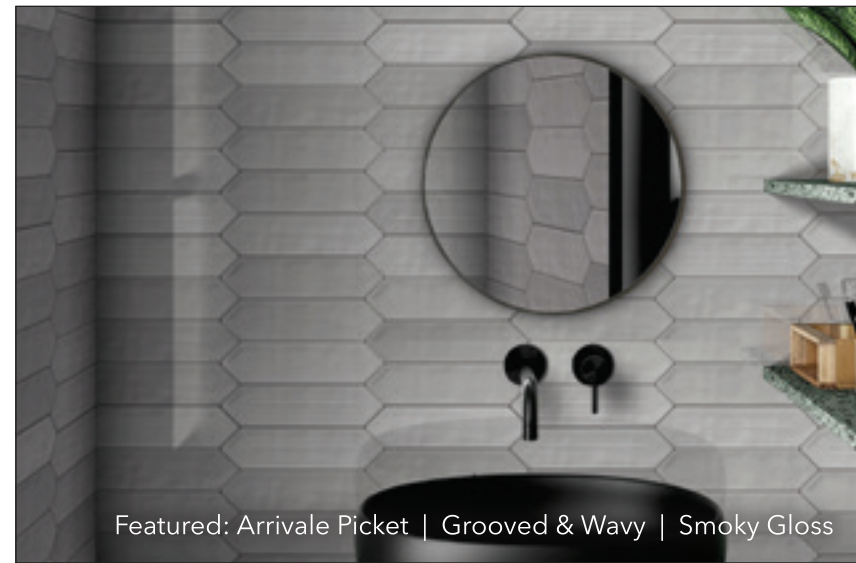

Featured: Arrivale Picket | Grooved & Wavy | Smoky Gloss

Arrivale Picket 3/8" Thickness

3 Colors

1 Size

3" x 12"

2 Textures

Grooved

Wavy