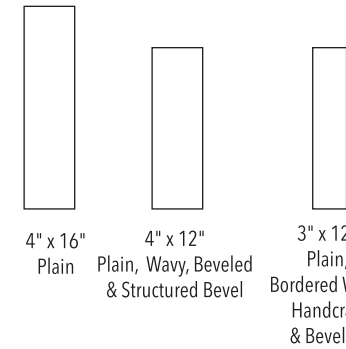

Departure

2 Colors | 5 Sizes | 2 Finishes | 6 Textures | 5/16" Thickness

Wall Tile

Stocked In The USA
2-3 week lead time

Stocked Color

Stocked Sizes

Additional Sizes

Additional Colors