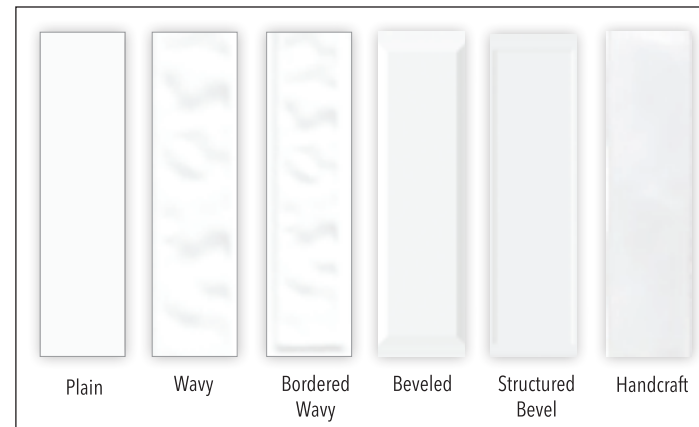

Additional Sizes

Additional Colors

Color, Size, Finish & Texture Chart

gray indicates STOCKED AVAILABILITY	White Gloss	White Matte	Light Grey Gloss	Light Grey Matte
SIZE				
4 x 16 Subway				
Plain	☒	☒	☐	☐
4 x 12 Subway				
Plain	☒	☒	☒	☒
Wavy	☒	☐	☐	☐
Beveled	☒	☒	☒	☐
Structured Bevel	☒	☒	☐	☐
4 x 8 Subway				
Beveled	☒	☒	☐	☒
3 x 12 Subway				
Plain	☒	☒	☒	☐
Bordered Wavy	☒	☒	☐	☐
Handcraft	☒	☐	☐	☐
Beveled	☒	☒	☐	☐
3 x 6 Subway				
Plain	☒	☒	☐	☐
Beveled	☒	☒	☐	☐

Texture Options