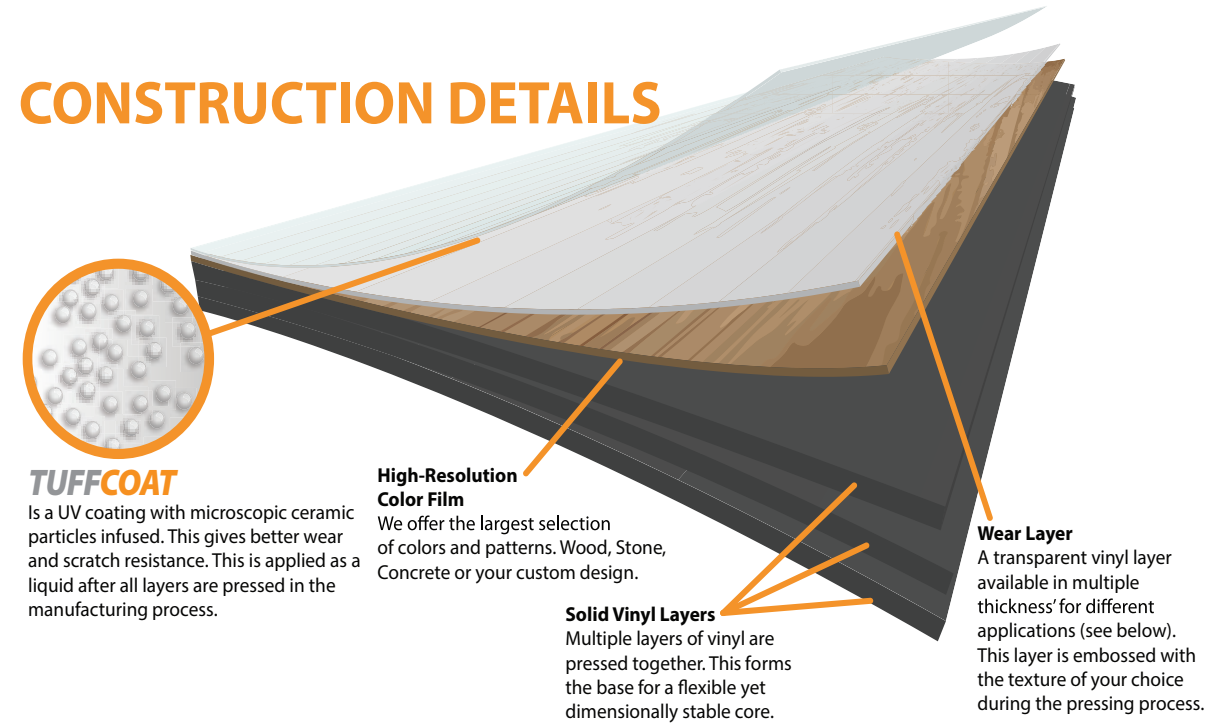

TUFFCOAT

CONSTRUCTION DETAILS

TUFFCOAT can be added to any wear layer and consists of microscopic ceramic particles suspended in the UV coating, providing an additional layer of protection, and scuff and scratch resistance.

TUFFCOAT can be added to any TUFFPLANK product.