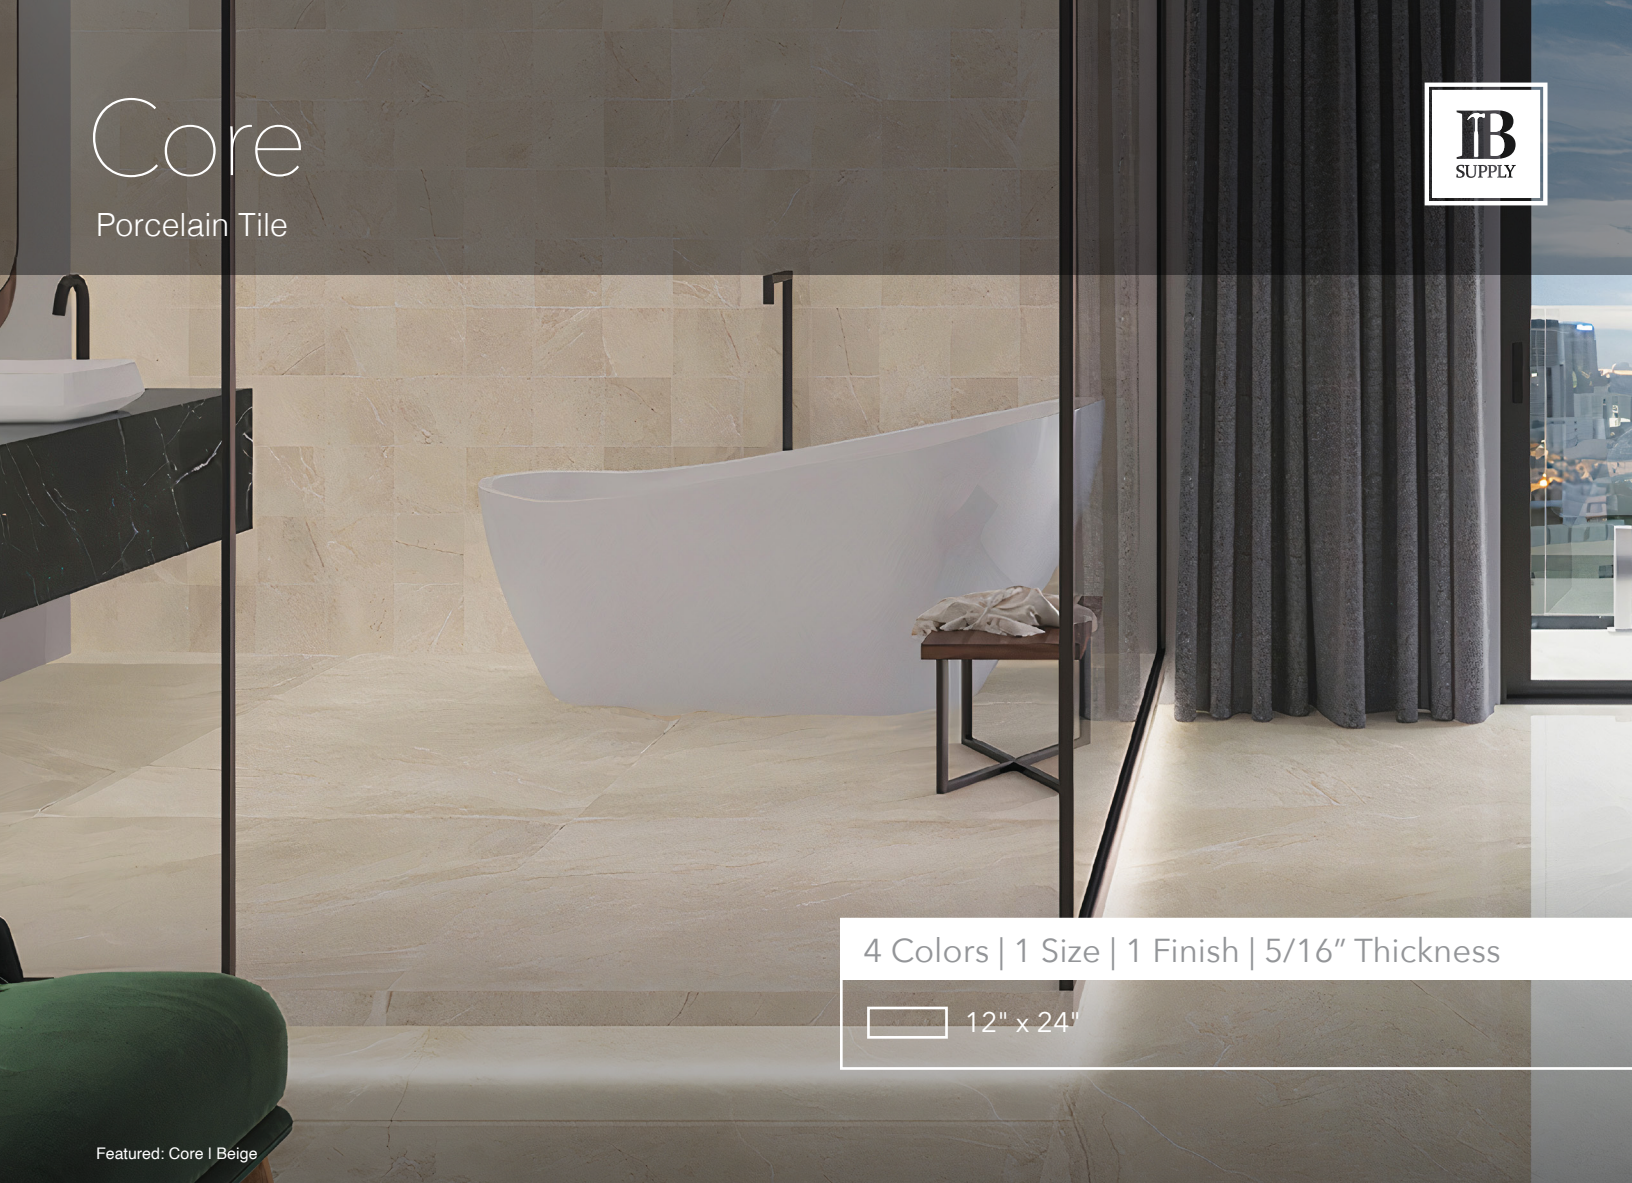

# Core

Porcelain Tile

4 Colors | 1 Size | 1 Finish | 5/16" Thickness

 12" x 24"

Featured: Core | Beige

Details	Test	Method	Results	Packing	Pcs/Box	SF/Box	Lbs/Box
Size: 12" x 24"	Breaking Strength	ISO 10545-4	≥1300mm	12" x 24"	2pcs	14.75 SF	70.22 Lbs
5/16" Thickness	Water Absorption	ISO 10545-3	≤0.5%				
Finish: Matte	DCOF	-	-				
	Frost Resistance	-	-				

## Colors

## Symbols

Off White

Soft Grey

Beige

Grey

Floor & Wall

Matte

Residential