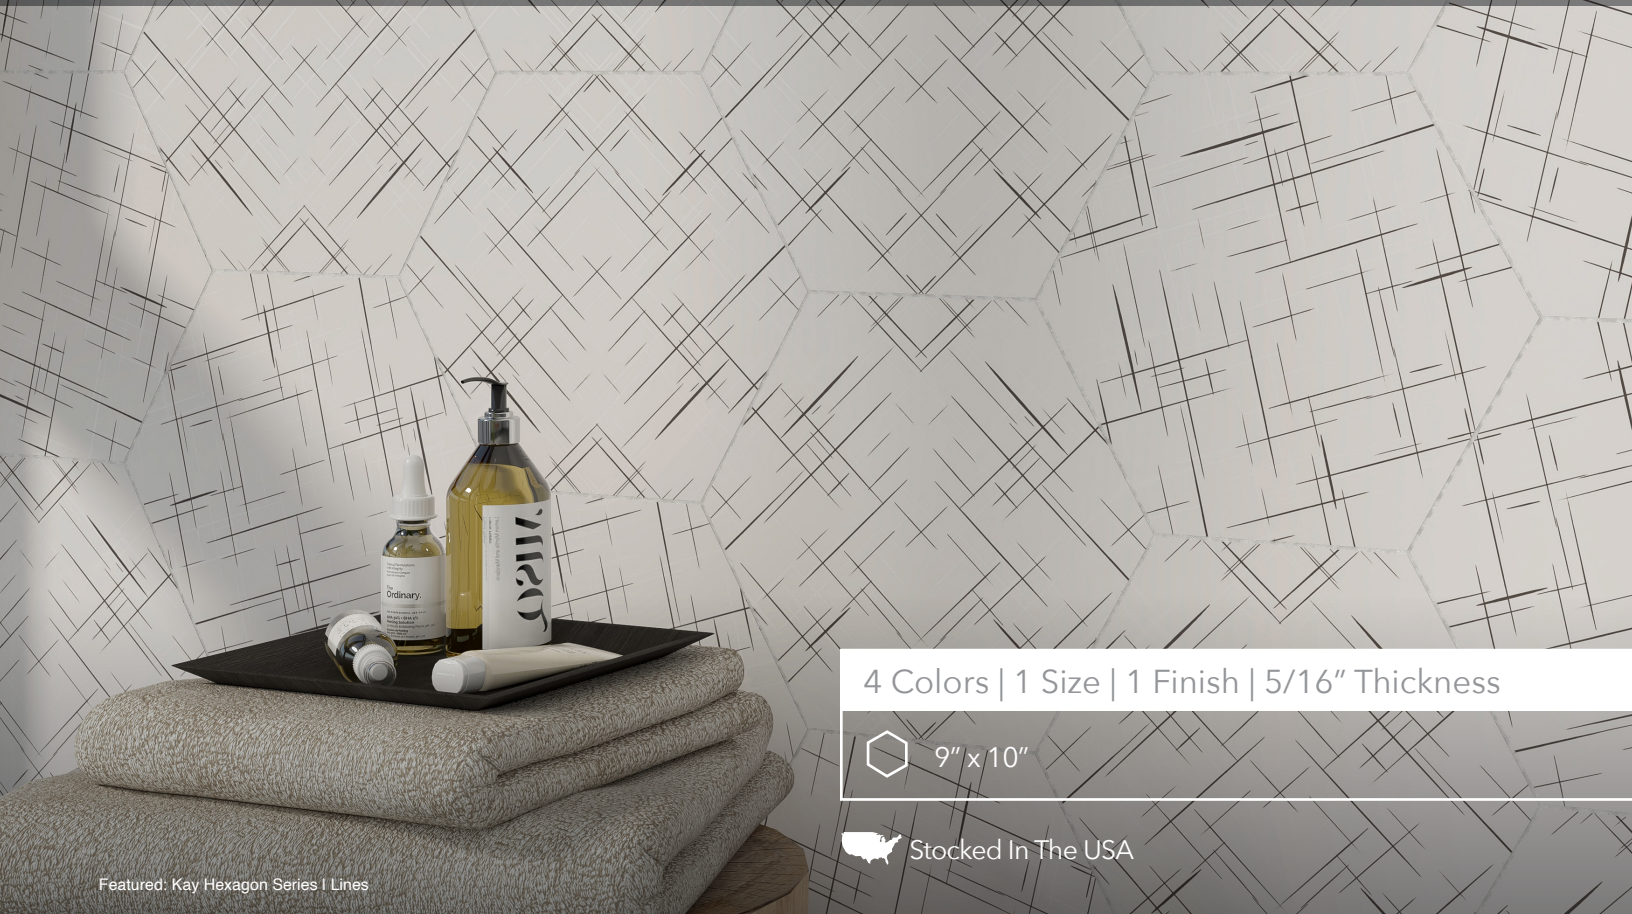

Kay Hexagon Series

Porcelain Tile

4 Colors | 1 Size | 1 Finish | 5/16" Thickness

 9" x 10"

 Stocked In The USA

Featured: Kay Hexagon Series | Lines

Details	Test	Method	Results	Packing	Pcs/Box	SF/Box	Lbs/Box
Size: 9" x 10" 5/16" Thickness Finish: Matte	Available upon request.			9" x 10"	18pcs	9 SF	35 Lbs

Colors

Symbols

Lines

Carrara

White

Black

Wall Tile

Matte